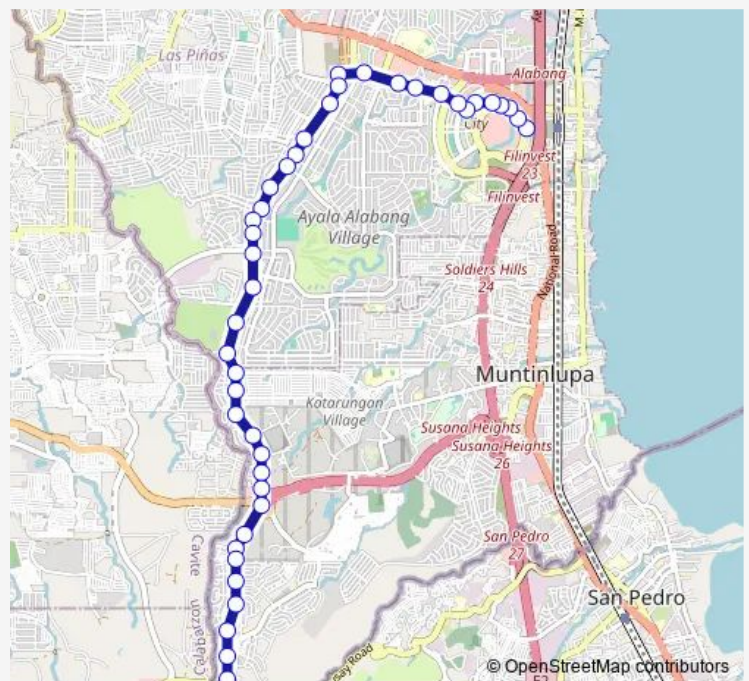

Daang Reyna, Montinlupa City

Daang Reyna, Montinlupa City

Daang Reyna, Montinlupa City

Daang Reyna, Montinlupa City

Daang Reyna, Montinlupa City

Daang Reyna, Montinlupa City

Route schedule

Centennial Road, Montinlupa City — Daang Reyna, Montinlupa City

Monday 00:00

Tuesday 00:00

Wednesday 00:00

Thursday 00:00

Friday 00:00

Saturday 00:00

Sunday 00:00

Route info

Direction: Centennial Road, Montinlupa City

Stops: 42

Trip Duration: 0 hour 53 min

Victoria Homes Subd Alabang Terminal via Dh

Daang Reyna, Montinlupa City

Daang Reyna, Montinlupa City

Daang Reyna / Southvale Drive, Montinlupa City