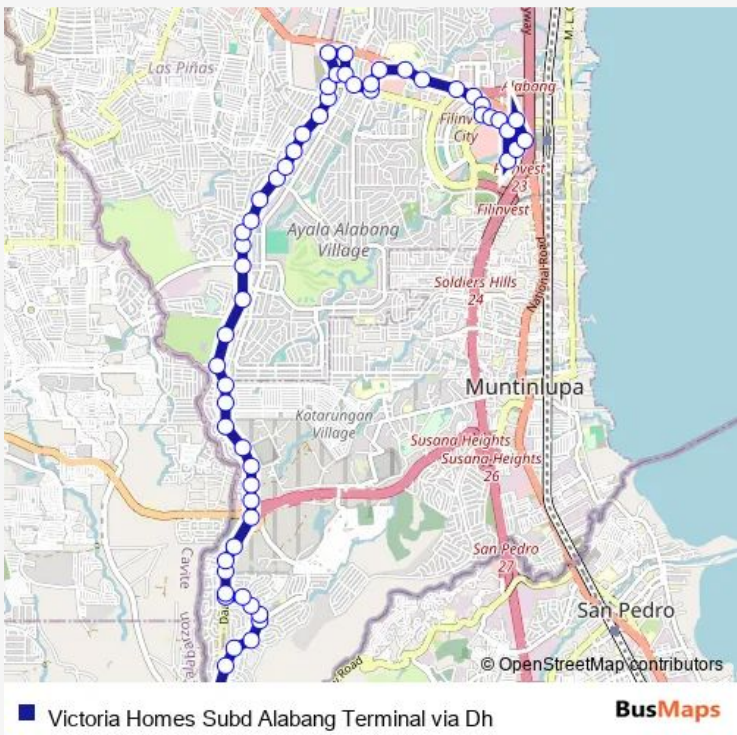

Bus Victoria Homes Subd Alabang Terminal via Dh

[Go to website](#)

Direction
 Don P. Reyes Ave, Montinlupa City — Starmall Footbridge, Starmall Starmall Service Rd, Muntinlupa City, Manila
 57 stops
[Open route schedule](#)

- Don P. Reyes Ave, Montinlupa City
- Don P. Reyes Ave, Montinlupa City
- Don P. Reyes Ave, Montinlupa City
- Don P. Reyes Ave, Montinlupa City
- Don P. Reyes Ave, Montinlupa City
- Dona Anastacia Reyes Ave, Montinlupa City
- Dona Anastacia Reyes Ave, Montinlupa City
- Dona Anastacia Reyes Ave, Montinlupa City
- Dona Anastacia Reyes Ave, Montinlupa City
- Daang Reyna, Montinlupa City
- Daang Reyna, Montinlupa City
- Daang Reyna, Montinlupa City
- Daang Reyna, Montinlupa City
- Daang Reyna, Montinlupa City
- Daang Hari Road, Montinlupa City
- Daang Reyna, Montinlupa City
- Daang Reyna, Montinlupa City
- Daang Reyna, Montinlupa City
- Daang Reyna, Montinlupa City
- Daang Reyna, Montinlupa City
- Daang Reyna / C. Arellano, Montinlupa City

Route info
 Direction: Don P. Reyes Ave, Montinlupa City
 Stops: 57
 Trip Duration: 1 hour 6 min

Daang Reyna, Montinlupa City

Daang Reyna, Montinlupa City

Daang Reyna, Montinlupa City

Daang Reyna / Southvale Drive, Montinlupa City

Daang Reyna, Montinlupa City

Daang Reyna, Montinlupa City

Daang Reyna / Commerce Ave, Montinlupa City

Investment Drive, Montinlupa City

Investment Drive, Montinlupa City

Avacia Avenue, Montinlupa City

Avacia Avenue, Montinlupa City