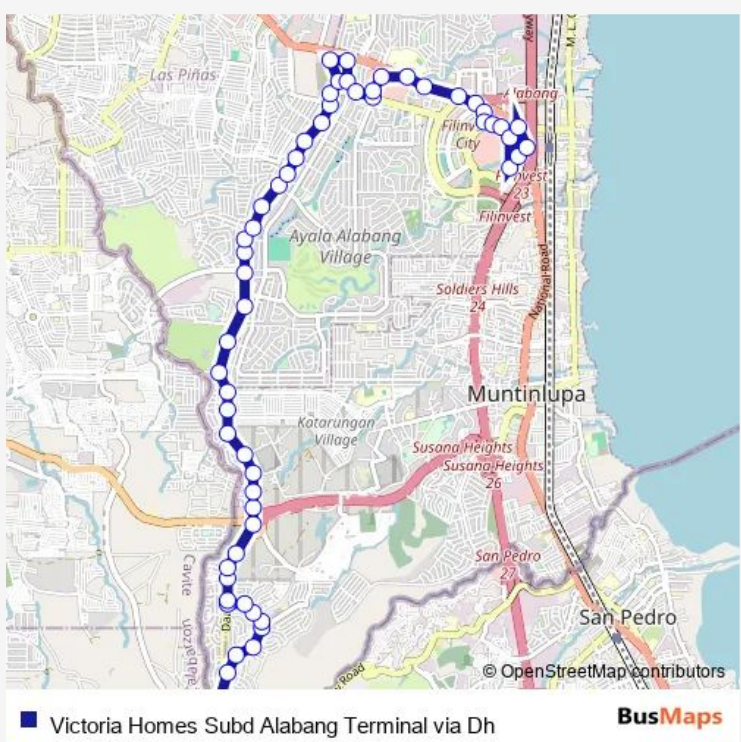

Bus Victoria Homes Subd Alabang Terminal via Dh

[Go to website](#)

Direction
 Don P. Reyes Ave, Montinlupa City — Starmall Footbridge, Starmall Starmall Service Rd, Muntinlupa City, Manila
 57 stops
[Open route schedule](#)

- Don P. Reyes Ave, Montinlupa City
- Don P. Reyes Ave, Montinlupa City
- Don P. Reyes Ave, Montinlupa City
- Don P. Reyes Ave, Montinlupa City
- Don P. Reyes Ave, Montinlupa City
- Dona Anastacia Reyes Ave, Montinlupa City
- Dona Anastacia Reyes Ave, Montinlupa City
- Dona Anastacia Reyes Ave, Montinlupa City
- Dona Anastacia Reyes Ave, Montinlupa City
- Daang Reyna, Montinlupa City
- Daang Reyna, Montinlupa City
- Daang Reyna, Montinlupa City
- Daang Reyna, Montinlupa City
- Daang Reyna, Montinlupa City
- Daang Hari Road, Montinlupa City
- Daang Reyna, Montinlupa City
- Daang Reyna, Montinlupa City
- Daang Reyna, Montinlupa City
- Daang Reyna, Montinlupa City
- Daang Reyna, Montinlupa City
- Daang Reyna / C. Arellano, Montinlupa City

Route info
 Direction: Don P. Reyes Ave, Montinlupa City
 Stops: 57
 Trip Duration: 1 hour 6 min

Victoria Homes Subd Alabang Terminal via Dh **BusMaps**

Daang Reyna, Montinlupa City

Daang Reyna, Montinlupa City

Investment Drive, Montinlupa City

Avacia Avenue, Montinlupa City

Avacia Avenue, Montinlupa City

Commerce Avenue, Montinlupa City

Commerce Avenue, Montinlupa City

Madrigal Avenue, Montinlupa City

Madrigal Avenue, Montinlupa City