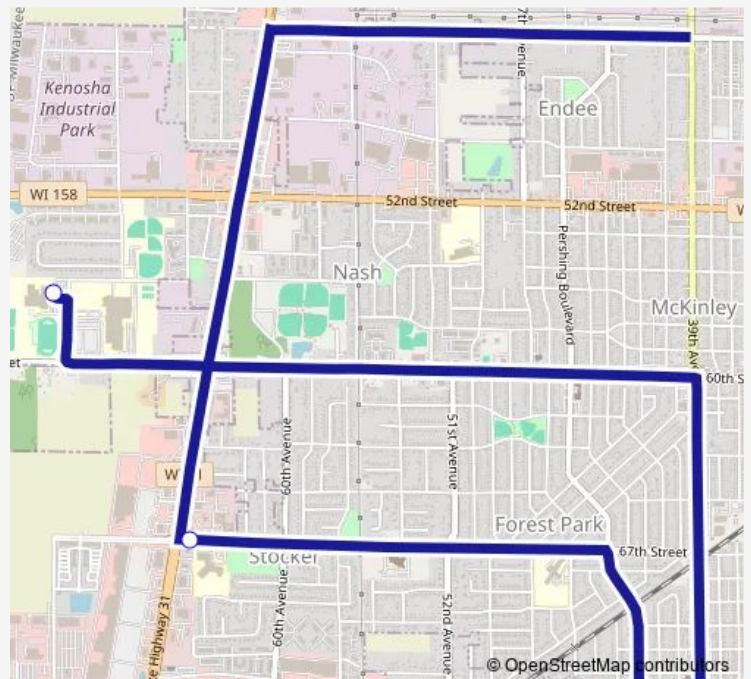

### Direction

Mahone Middle School — 39th Ave & 45th St (Nb)

3 stops

[Open route schedule](#)

Mahone Middle School

22nd Ave & 63rd St

39th Ave & 45th St (Nb)

### Route info

Direction: Mahone Middle School

Stops: 3

Trip Duration: 0 hour 18 min

Tripper — School Route - Mahone Middle School

**Direction**

60th St and 54th Ave (Sw) — Mahone Middle School

3 stops

[Open route schedule](#)

60th St and 54th Ave (Sw)

67th St (Hammett Chiropractic)

Mahone Middle School

## Route info

Direction: 60th St and 54th Ave (Sw)

Stops: 3

Trip Duration: 0 hour 21 min

**Direction**

Mahone Middle School — 67th St (Hammett Chiropractic)

3 stops

[Open route schedule](#)