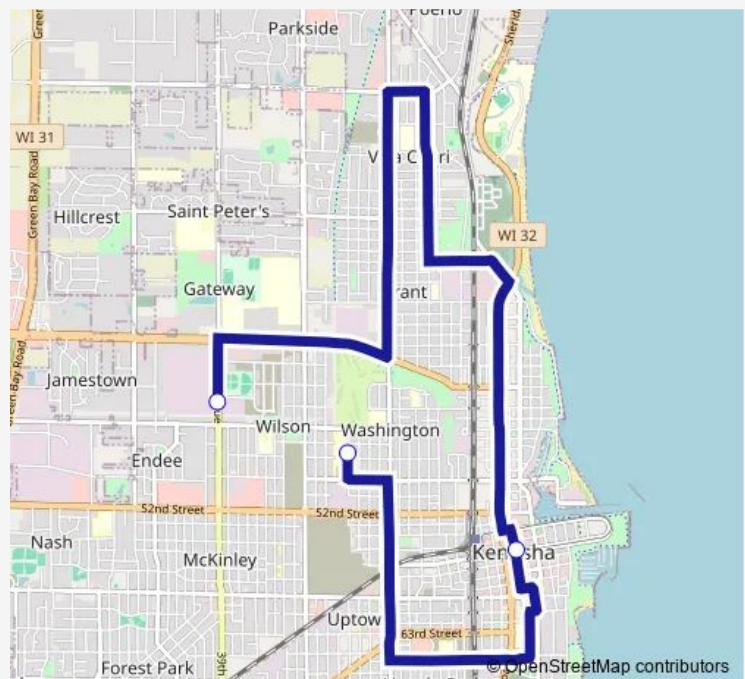

## Bus Tripper School Route - Washington Middle School

[Go to website](#)

### Direction

22nd and 65th Street — Washington Middle School- 26th Ave

3 stops

[Open route schedule](#)

22nd and 65th Street

Old Sheridan Rd & Pike River (Ne)

Washington Middle School- 26th Ave

### Route schedule

22nd and 65th Street — Washington Middle School- 26th Ave

Monday 07:46

Tuesday 07:46

Wednesday 07:46

Thursday 07:46

Friday 07:46

Saturday —

### Route info

Direction: 22nd and 65th Street

Stops: 3

Trip Duration: 0 hour 34 min