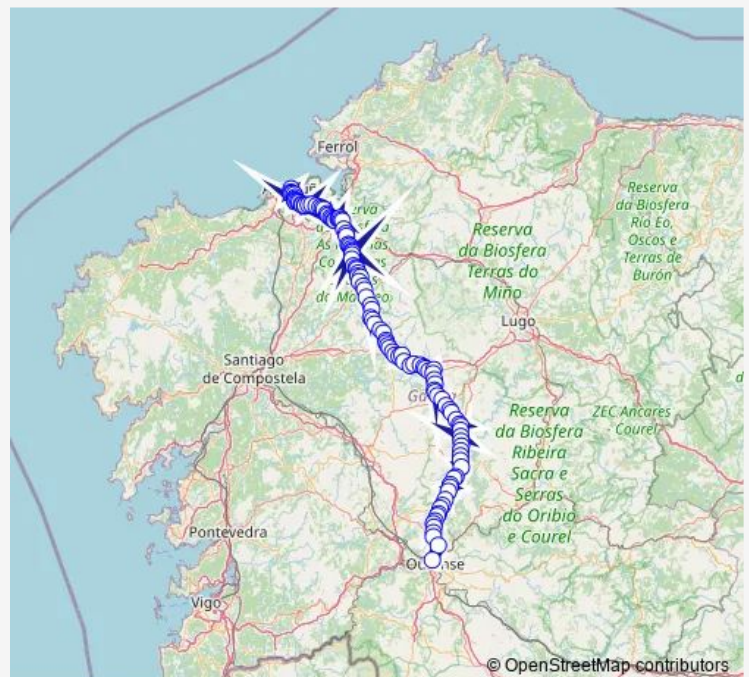

Thursday —

Friday 07:45

Saturday 10:00-15:30

Sunday 10:00-15:30

Route info

Direction: Entrexardíns

Stops: 114

Trip Duration: 3 hour 9 min