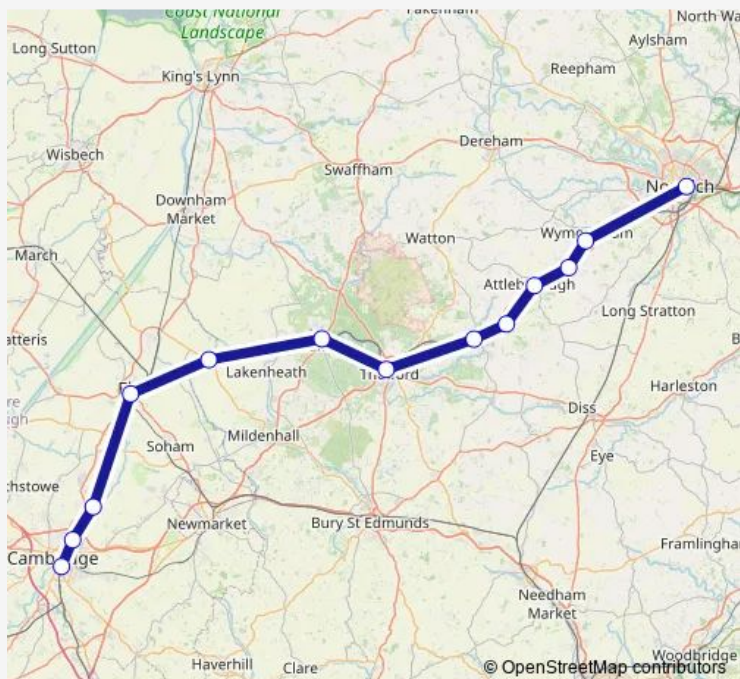

Spooner Row

Wymondham

Norwich

Route schedule

Cambridge — Norwich

Monday 06:02-21:20

Tuesday 06:02-21:20

Wednesday 06:02-21:20

Thursday 06:02-21:20

Friday 06:02-21:20

Saturday 06:05-22:55

Sunday 11:49-21:50

Route info

Direction: Cambridge

Stops: 13

Trip Duration: 1 hour 30 min

■ Le:Cbg->Nrw — LE train service from CBG to Nrw

Direction

Cambridge — Norwich

10 stops

[Open route schedule](#)

Cambridge

Cambridge North

Waterbeach

Ely

Lakenheath

Brandon

Thetford

Attleborough

Wymondham

Norwich

Route schedule