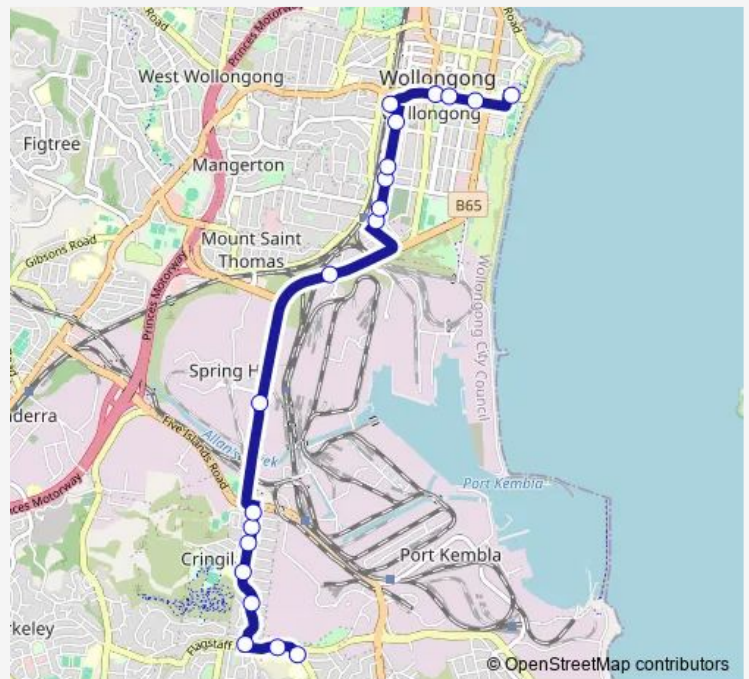

School Bus S249 Warrawong HS to Crown St after Harbour St

[Go to website](#)

Direction

Warrawong High School, Cowper St — Crown St Opp WIN Entertainment Centre

20 stops

[Open route schedule](#)

Warrawong High School, Cowper St

Springhill Rd Before Old Springhill Rd

Auburn St Opp Coniston Public School

Auburn St After Miller St

Auburn St After Swan St

Auburn St At West St

Auburn St Opp Ellen St

Wollongong Station, Station St

Wollongong Central, Burelli St, Stand E

Wollongong Central, Burelli St, Stand D

Illawarra Performing Arts Centre, Burelli St

Crown St Opp WIN Entertainment Centre

Route schedule

Warrawong High School, Cowper St — Crown St Opp WIN Entertainment Centre

Monday	—
Tuesday	—
Wednesday	13:40
Thursday	—
Friday	—
Saturday	—
Sunday	—

Route info

Direction: Warrawong High School, Cowper St

Stops: 20

Trip Duration: 0 hour 25 min

S249 School Bus time schedules and route maps are available in an offline PDF at busmaps.com. Use the busmaps.com website to see live bus times, train schedule or subway schedule, and step-by-step directions for all public transit in Wollongong