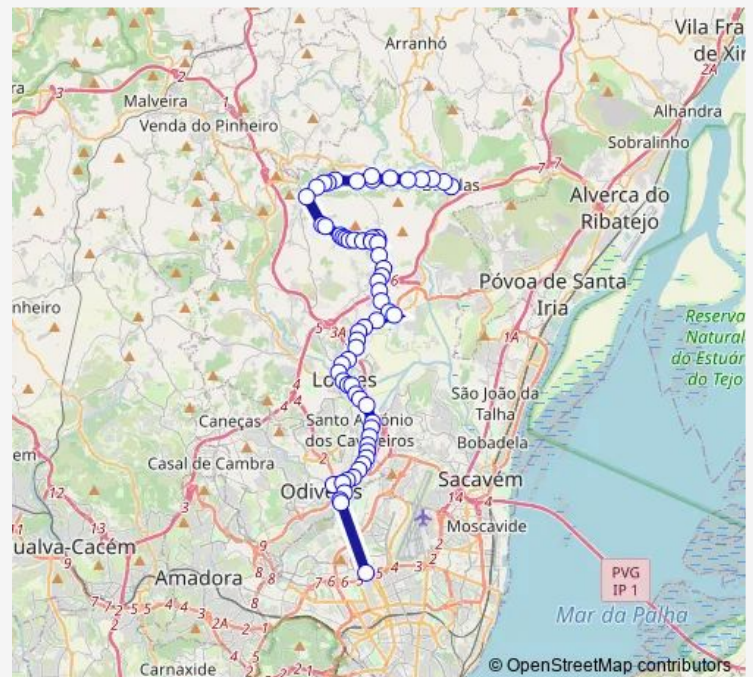

Bus 336a - Bucelas - Lisboa (Campo Grande)

[Go to website](#)

Direction

Bucelas — Lisboa (Campo Grande)

67 stops

[Open route schedule](#)

Bucelas

Bucelas (X) Sobral

Bucelas (Casaræo)

EN 116 (F brica)

EN 116 (Restaurante)

Freixial (X) Avi rio

Freixial (Bombas)

Freixial (X) Ribas

Ribas Baixo (Esc)

Ribas Cima

Ribas Cima (Lavadouro)

Ribas Cima (X) Vale S Giæo

Cabeço Montachique (Circ ManutençÆo)

Cabeço Montachique (Casal Andrade)

Torre Besoeira (R Manuel Pedro Franco 59)

Torre Besoeira (R Lujs Camæes 1)

Casainhos (R 25 Abril 25)

Casainhos (R 25 Abril 5)

Casainhos (R Catarina Euf,mia 1)

Casainhos (R General Humberto Delgado 1)

Casainhos (R Luis Camæes Lte 3)

Route schedule

Bucelas — Lisboa (Campo Grande)

Monday 07:10-14:55

Tuesday 07:10-14:55

Wednesday 07:10-14:55

Thursday 07:10-14:55

Friday 07:10-14:55

Saturday —

Sunday —

Route info

Direction: Bucelas

Stops: 67

Trip Duration: 1 hour 5 min

■ 336a - Bucelas - Lisboa (Campo Grande)