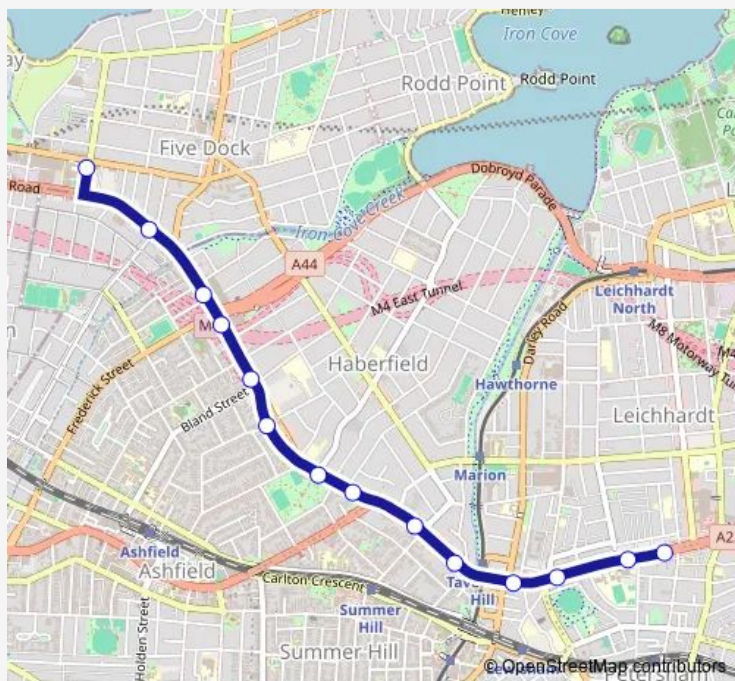

School Bus 664s Parramatta Rd nr Railway St, Petersham to Rosebank College

[Go to website](#)

Direction

Parramatta Rd After Railway St — Harris Rd Before Queens Rd

14 stops

[Open route schedule](#)

- Parramatta Rd After Railway St
- Fort Street High School, Parramatta Rd
- Parramatta Rd At Park St
- Lewisham Hotel, Parramatta Rd
- Parramatta Rd After Dover St
- Parramatta Rd After Sloane St
- Parramatta Rd After Liverpool Rd
- Ashfield Park, Parramatta Rd
- Parramatta Rd At Chandos St
- Parramatta Rd At Bland St
- Parramatta Rd Before Frederick St
- Parramatta Rd At Earle Av
- Parramatta Rd At Croydon Rd
- Harris Rd Before Queens Rd

Route schedule

Parramatta Rd After Railway St — Harris Rd Before Queens Rd

Monday	07:40
Tuesday	07:40
Wednesday	07:40
Thursday	07:40
Friday	—
Saturday	—
Sunday	—

Route info

Direction: Parramatta Rd After Railway St

Stops: 14

Trip Duration: 0 hour 16 min

664s School Bus time schedules and route maps are available in an offline PDF at busmaps.com. Use the busmaps.com website to see live bus times, train schedule or subway schedule, and step-by-step directions for all public transit in Sydney