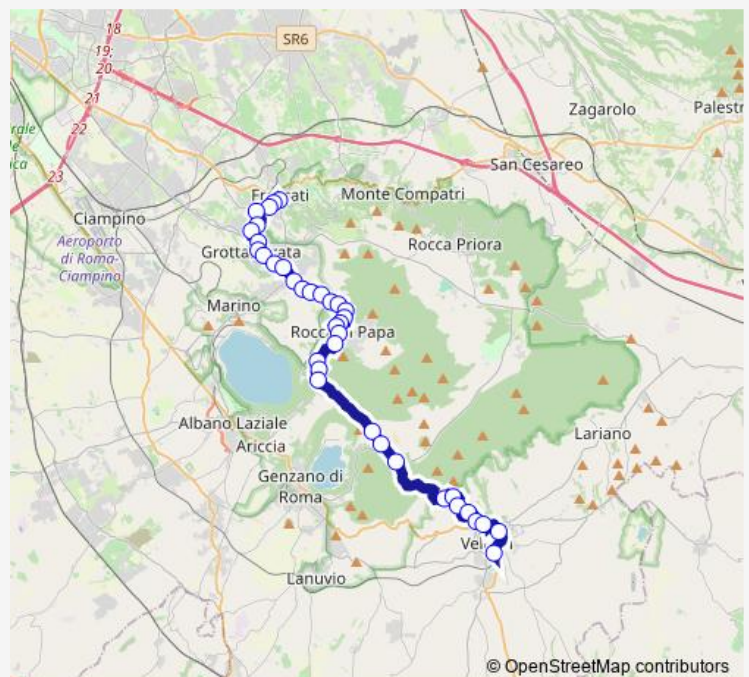

Thursday 08:40-19:20

Friday 08:40-19:20

Saturday 08:25-19:20

Sunday —

Route info

Direction: Frascati | Piazza Marconi # f12858

Stops: 37

Trip Duration: 0 hour 51 min