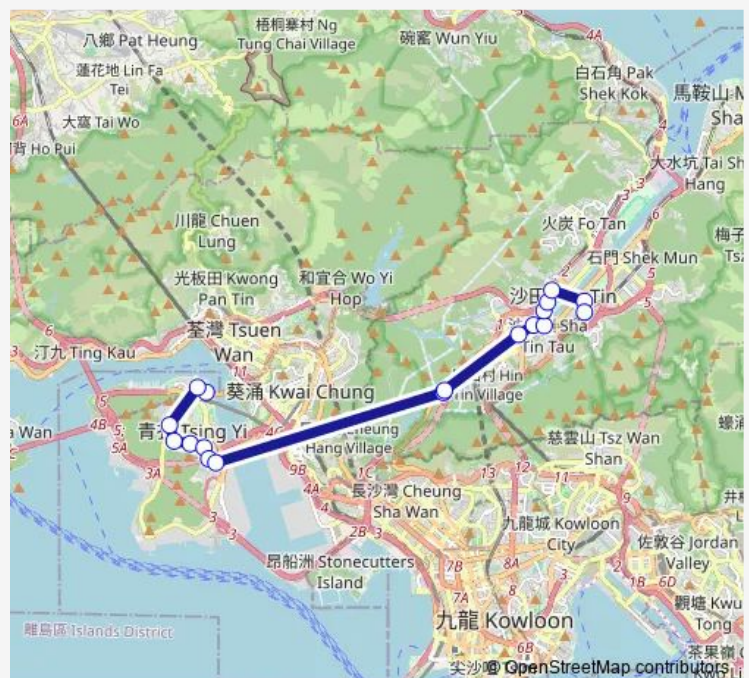

[Ctb] TAI WAI Station[[Kmb] TAI WAI Station BUS Terminus][Lwb] TAI WAI Station BUS Terminus

[Ctb] TIN SAM Village, CHE Kung MIU Road[[Kmb+Ctb] TAI WAI BBI - TIN SAM Village/
Tin SAM Village, CHE Kung MIU Road[[Kmb] TAI WAI BBI - TIN SAM Village][Lwb] TAI WAI BBI - TIN SAM Village

[Kmb] Tsing SHA Highway Bbi

Route schedule

[Kmb] POK Hong BUS Terminus[[Lwb] POK Hong B/T][Lwb] POK Hong BUS Terminus — [Kmb+Ctb] Tsing Yi Station/
Tsing Yi Station[[Kmb] Tsing Yi Station

Monday	06:00-20:00
Tuesday	06:00-20:00
Wednesday	06:00-20:00
Thursday	06:00-20:00
Friday	06:00-20:00
Saturday	06:00
Sunday	06:00

Route info

Direction: [Kmb] POK Hong BUS Terminus[[Lwb] POK Hong B/T][Lwb] POK Hong BUS Terminus

Stops: 20

Trip Duration: 0 hour 49 min

■ 249X — POK Hong - Tsing Yi Station

[Ctb] Tsing SHA Highway BUS-BUS Interchange[[Kmb]
Tsing SHA Highway Bbi][Lwb] Tsing SHA Highway Bbi