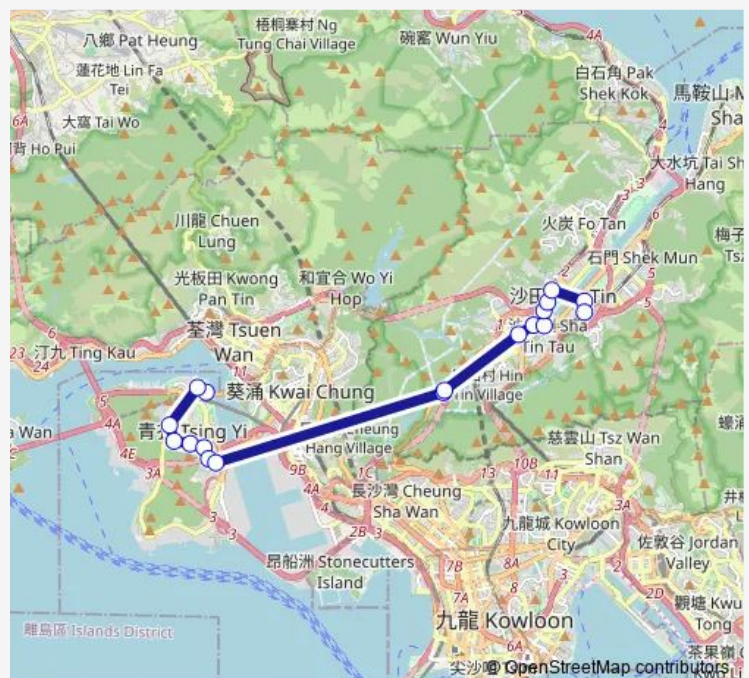

[Ctb] TAI WAI Station[[Kmb] TAI WAI Station BUS Terminus][[Lwb] TAI WAI Station BUS Terminus

[Ctb] TIN SAM Village, CHE Kung MIU Road[[Kmb+Ctb] TAI WAI BBI - TIN SAM Village/
Tin SAM Village, CHE Kung MIU Road[[Kmb] TAI WAI BBI - TIN SAM Village][[Lwb] TAI WAI BBI - TIN SAM Village

[Kmb] Tsing SHA Highway Bbi

Route schedule

[Kmb] POK Hong BUS Terminus[[Lwb] POK Hong B/T][[Lwb] POK Hong BUS Terminus — [Kmb+Ctb] Tsing Yi Station/
Tsing Yi Station][[Kmb] Tsing Yi Station

Monday	06:00-20:00
Tuesday	06:00-20:00
Wednesday	06:00-20:00
Thursday	06:00-20:00
Friday	06:00-20:00
Saturday	06:00
Sunday	06:00

Route info

Direction: [Kmb] POK Hong BUS Terminus[[Lwb] POK Hong B/T][[Lwb] POK Hong BUS Terminus

Stops: 20

Trip Duration: 0 hour 47 min

■ 249x — POK Hong - Tsing Yi Station

[Ctb] Tsing SHA Highway BUS-BUS Interchange[[Kmb]
Tsing SHA Highway Bbi[[Lwb] Tsing SHA Highway Bbi