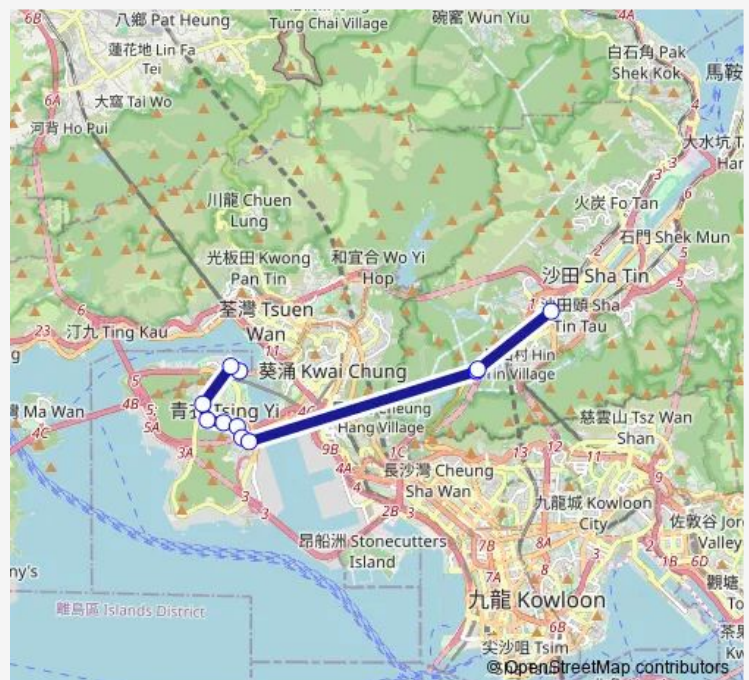

Monday 07:57

Tuesday 07:57

Wednesday 07:57

Thursday 07:57

Friday 07:57

Saturday —

Sunday —

Route info

Direction: [Kmb+Ctb] Tsing Yi Station/
Tsing Yi Station[[Kmb] Tsing Yi Station

Stops: 11

Trip Duration: 0 hour 30 min

[Ctb] TAI WAI Station[[Kmb] TAI WAI Station BUS Terminus[[Lwb] TAI WAI Station BUS Terminus