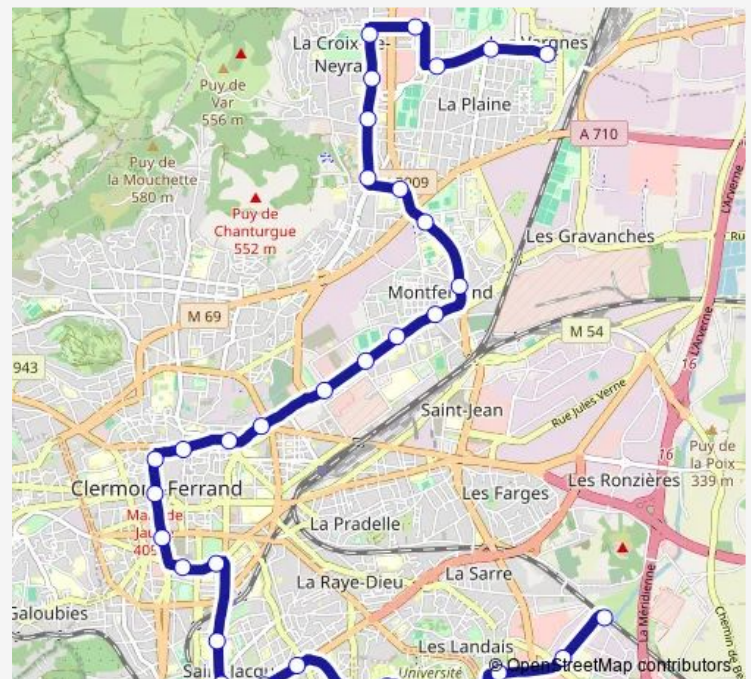

### Route schedule

Les Vergnes — La Pardieu Gare

Monday 04:14-23:39

Tuesday 04:14-23:39

Wednesday 04:14-23:39

Thursday 04:14-23:39

Friday 04:14-23:39

Saturday 04:14-23:39

### Route info

Direction: Les Vergnes

Stops: 34

Trip Duration: 0 hour 53 min

A — Tram A

Maison de la Culture

UCA - Campus Centre

St Jacques Dolet