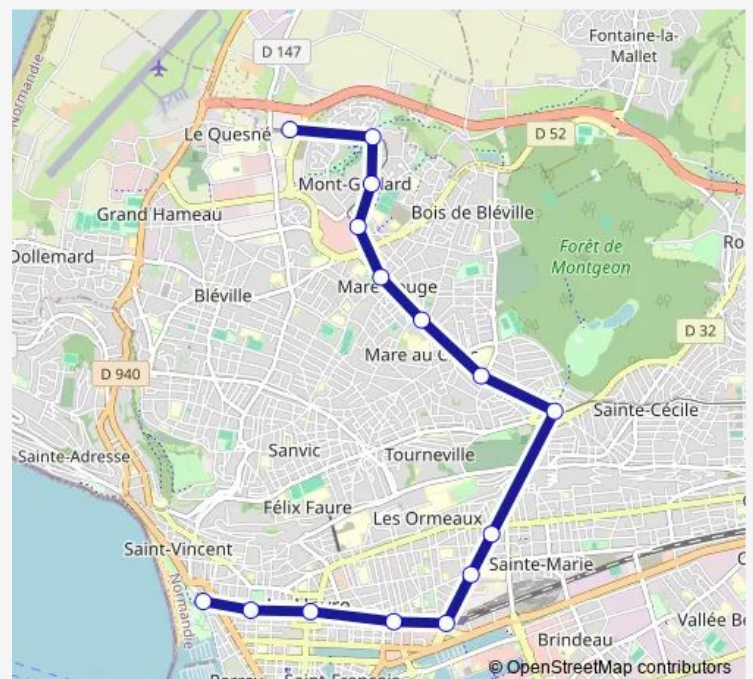

### Direction

Grand Hameau — La Plage

15 stops

[Open route schedule](#)

Grand Hameau

Bigne à Fosse

Queneau

Mt Gaillard

### Route schedule

Grand Hameau — La Plage

Monday 04:04-23:19

Tuesday 04:04-23:19

Wednesday 04:04-23:19

Thursday 04:04-23:19

Friday 04:04-23:19

Saturday 04:05-23:19

### Route info

Direction: Grand Hameau

Stops: 15

Trip Duration: 0 hour 27 min

A — La Plage - Grand Hameau