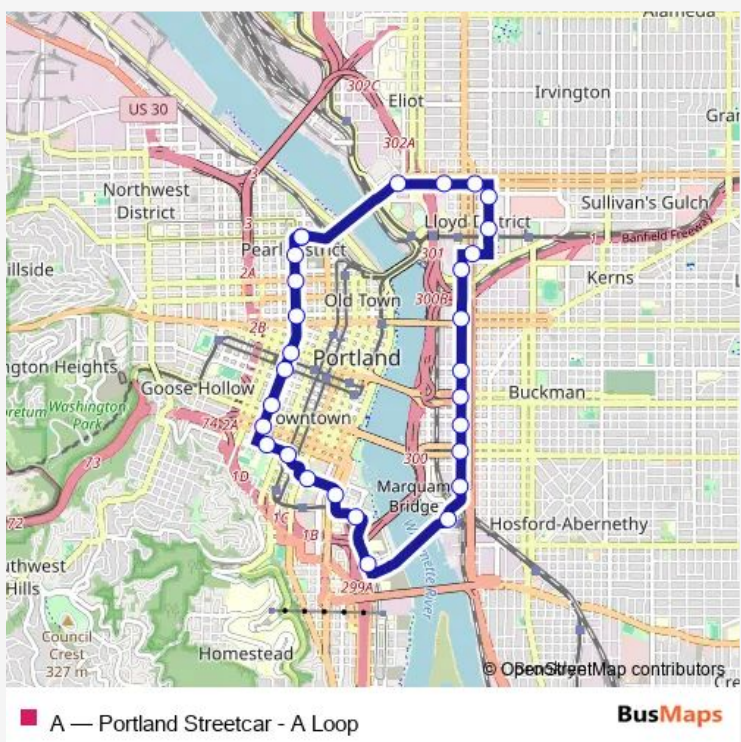

## Tram A Portland Streetcar - A Loop

[Go to website](#)

**Direction**  
 NW 9th & Lovejoy — NW 9th & Lovejoy  
 29 stops  
[Open route schedule](#)

- NW 9th & Lovejoy
- N Weidler & Ross
- NE Weidler & 2nd (Streetcar)
- NE Weidler & Grand
- NE 7th & Halsey
- NE 7th & Holladay
- NE Oregon & Grand
- NE M L King & Hoyt
- NE M L King & E Burnside
- SE M L King & Stark
- SE M L King & Morrison
- SE M L King & Taylor
- SE M L King & Hawthorne
- SE M L King & Mill
- SE Water/OMSI (Streetcar)
- S Moody & Meade North
- S River Pkwy & Moody
- SW Harrison Street
- SW 3rd & Harrison
- PSU Urban Center
- SW Park & Mill

Route schedule  
 NW 9th & Lovejoy — NW 9th & Lovejoy

Monday	06:12-22:13
Tuesday	06:12-22:13
Wednesday	06:12-22:13
Thursday	06:12-22:13
Friday	06:12-22:13
Saturday	07:09-21:49
Sunday	07:09-21:49

Route info  
 Direction: NW 9th & Lovejoy  
 Stops: 29  
 Trip Duration: 0 hour 58 min

**Direction**

NW 13th &amp; Lovejoy — NW 9th &amp; Lovejoy

2 stops

[Open route schedule](#)

NW 13th &amp; Lovejoy

NW 9th &amp; Lovejoy

**Route schedule**

NW 13th &amp; Lovejoy — NW 9th &amp; Lovejoy

Monday	06:10-07:47
Tuesday	06:10-06:52
Wednesday	06:10-07:47
Thursday	06:10-06:52
Friday	06:10-06:52
Saturday	07:07-07:47
Sunday	07:07-07:47

**Route info**

Direction: NW 13th &amp; Lovejoy

Stops: 2

Trip Duration: 0 hour 2 min