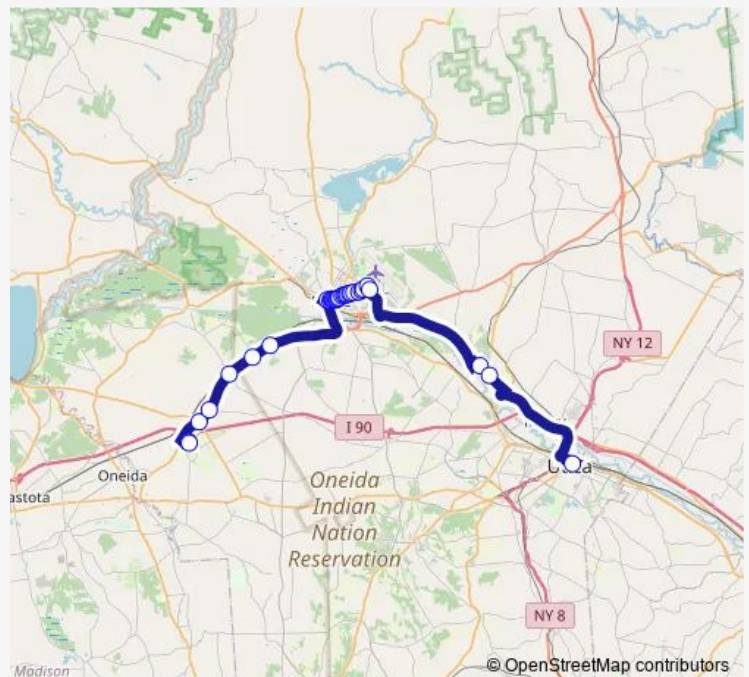

Floyd Ave & Riverside Dr

Floyd Ave & Healy Ave

Floyd Ave & Oakwood St

**Route schedule**

Turning Stone Employee Entrance — Utica Bay 10

Monday 08:42-17:10

Tuesday 08:42-17:10

Wednesday 08:42-17:10

Thursday 08:42-17:10

Friday 08:42-17:10

Saturday 08:42-17:10

Sunday —

**Route info**

Direction: Turning Stone Employee Entrance

Stops: 31

Trip Duration: 0 hour 58 min

Ut 33 — Rome - Turning Stone

Floyd Ave & Parkway Dr

Floyd Ave & Leffingwell Ave

Mohawk Valley Community College Rome Sw

Floyd Ave & Bell Rd S

Floyd Ave & Broadway

Floyd Ave & Hill Rd

Hill Rd & Avery Ln

Walmart Distribution Center

Marcy Correctional Facility

Utica Bay 10

**Direction**

Utica Bay 10 — Turning Stone Resort Casino

27 stops

[Open route schedule](#)

Utica Bay 10