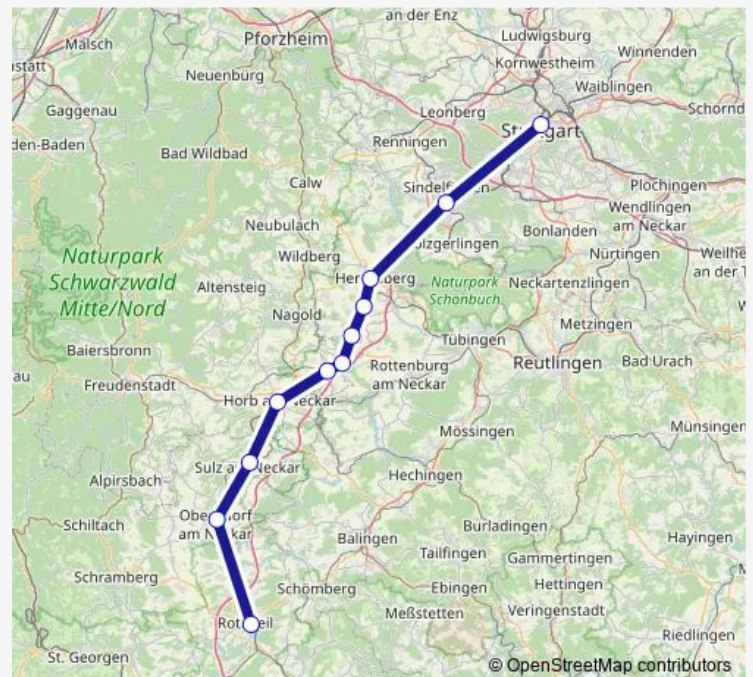

### Direction

Rottweil — Stuttgart Hbf

11 stops

[Open route schedule](#)

Rottweil

Oberndorf(Neckar)

Sulz(Neckar)

Horb

Eutingen im Gäu

Ergenzingen

Bondorf(b Herrenberg)

Gäufelden

Herrenberg

Böblingen

Stuttgart Hbf

### Route schedule

Rottweil — Stuttgart Hbf

Monday 05:37

Tuesday 05:37

Wednesday 05:37

Thursday 05:37

Friday 05:37

Saturday —

### Route info

Direction: Rottweil

Stops: 11

Trip Duration: 1 hour 33 min

IC 2286 Rail time schedules and route maps are available in an offline PDF at [busmaps.com](https://busmaps.com). Use the [busmaps.com](https://busmaps.com) website to see live bus times, train schedule or subway schedule, and step-by-step directions for all public transit in Tuebingen