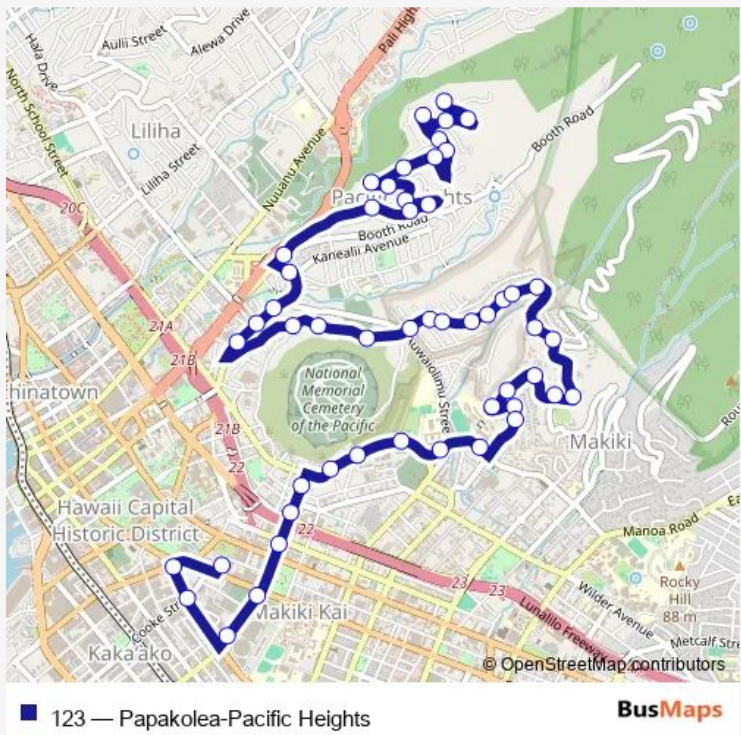

Route schedule
 Pacific Heights RD + 3180 — Alapai Transit Center (Unloading)

Monday	06:00-20:46
Tuesday	06:00-20:46
Wednesday	06:00-20:46
Thursday	06:00-20:46
Friday	06:00-20:46
Saturday	06:00-20:43
Sunday	06:00-20:43

Route info

Direction: Pacific Heights RD + 3180

Stops: 52

Trip Duration: 0 hour 28 min

Puowaina DR + 2025

Tantalus DR + Puowaina Dr

Tantalus DR + Kauhane St

Tantalus DR + Krauss St

Route info

Direction: Alapai Transit Center (Stops 1-4)

Stops: 48

Trip Duration: 0 hour 26 min

Tantalus DR + 2240

Tantalus DR + Moreira St

Tantalus DR + Kauhane St

Puowaina DR + Hookui St

Saturday 20:30

Sunday 20:30

Route info

Direction: Alapai Transit Center (Stops 1-4)

Stops: 15

Trip Duration: 0 hour 11 min

123 Bus time schedules and route maps are available in an offline PDF at busmaps.com. Use the busmaps.com website to see live bus times, train schedule or subway schedule, and step-by-step directions for all public transit in Honolulu