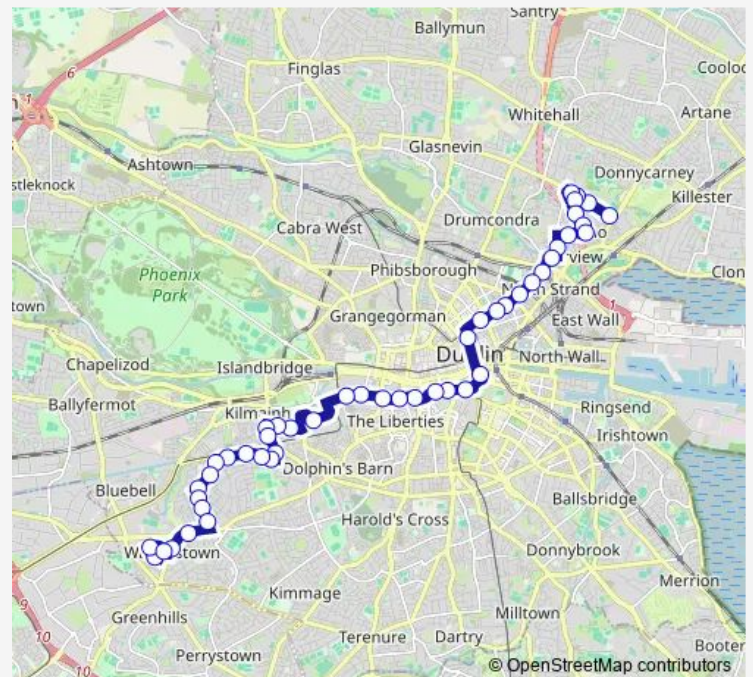

Thursday 06:10-23:30

Friday 06:10-23:30

Saturday 07:00-23:30

Sunday 09:10-23:30

Route info

Direction: Kilnamanagh Road

Stops: 43

Trip Duration: 1 hour 4 min

123 — Marino - Walinstown (Kilnamanagh Rd)

Basin Street Lower

James Street

Thomas Street

Bridgefoot Street

Francis Street Junction

High Street

Lord Edward Street

Wednesday 06:10-23:30

Thursday 06:10-23:30

Friday 06:10-23:30

Saturday 07:00-23:30

Sunday 08:20-23:30

Route info

Direction: Griffith Avenue

Stops: 48

Trip Duration: 1 hour 4 min

James Street

Steeven's Lane

St James's Hospital

Mayfield Road

Hybreasal House

Suir Road

Suir Road Luas