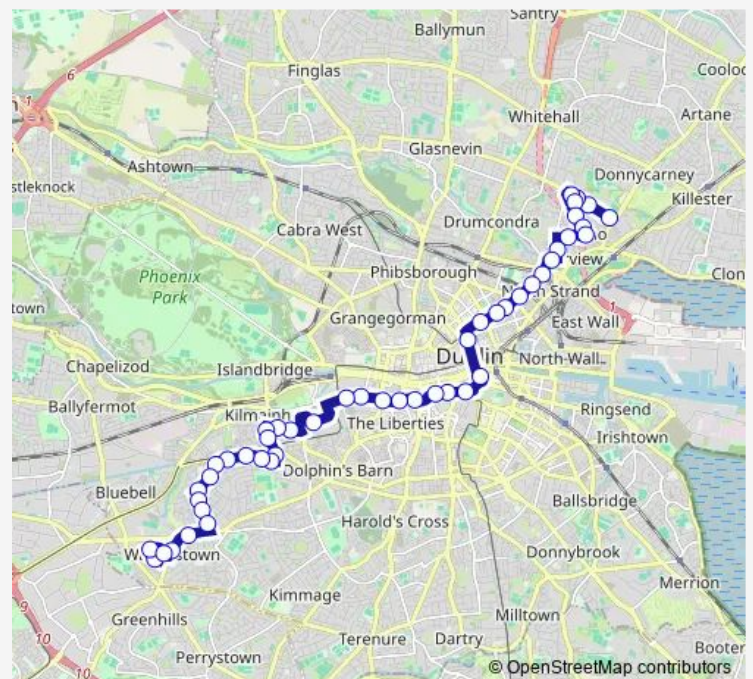

### Route schedule

Kilnamanagh Road — Árd Scoil Rís

Monday 06:10-23:30

Tuesday 06:10-23:30

Wednesday 06:10-23:30

Thursday 06:10-23:30

Friday 06:10-23:30

Saturday 07:00-23:30

### Route info

Direction: Kilnamanagh Road

Stops: 43

Trip Duration: 0 hour 53 min

123 — Marino - Walinstown (Kilnamanagh Rd)

Basin Street Lower

James Street

Thomas Street

## Route info

Direction: Griffith Avenue

Stops: 48

Trip Duration: 1 hour 3 min

James Street

Steeven's Lane

St James's Hospital

Mayfield Road