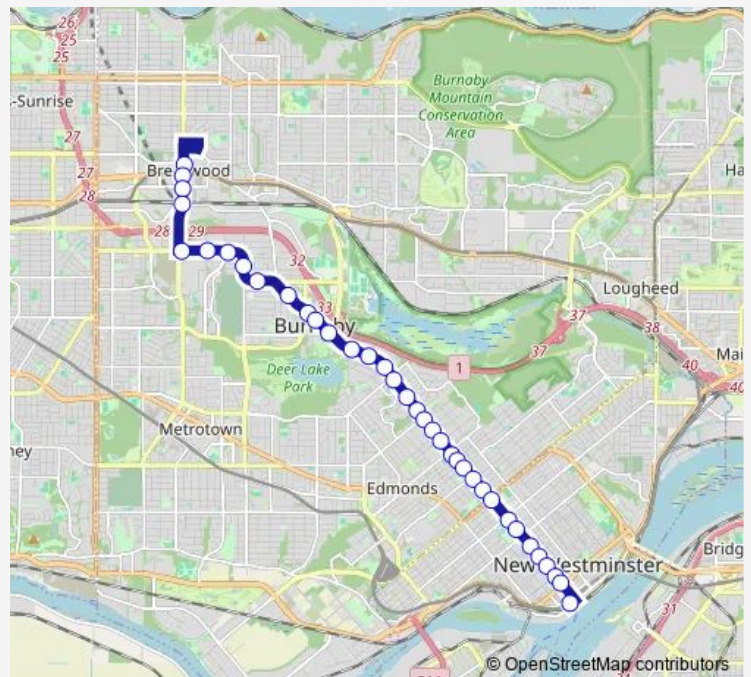

Southbound Canada Way @ Edmonds St

Southbound Canada Way @ 18 Ave

Southbound Canada Way @ 16 Ave

Southbound Canada Way @ 14 Ave

Southbound Canada Way @ 12 Ave

Southbound 8th St @ 10 Ave

Southbound 8th St @ 8th Ave

Southbound 8th St @ 7th Ave

Route schedule

Southbound Deer Lake Parkway @ Canada Way — New Westminster Station @ Unloading Only

Monday	15:11
Tuesday	15:11
Wednesday	15:11
Thursday	15:11
Friday	15:11
Saturday	—
Sunday	—

Route info

Direction: Southbound Deer Lake Parkway @ Canada Way

Stops: 27

Trip Duration: 0 hour 32 min

123 — New West Station/Brentwood Station

Southbound 8th St @ 5th Ave

Southbound 8th St @ 4th Ave

Southbound 8th St @ 3rd Ave

Southbound 8th St @ Queens Ave

Southbound 8th St @ Royal Ave

New Westminster Station @ Unloading Only

Direction

Brentwood Station @ Bay 8 — New Westminster Station
@ Unloading Only

36 stops

[Open route schedule](#)