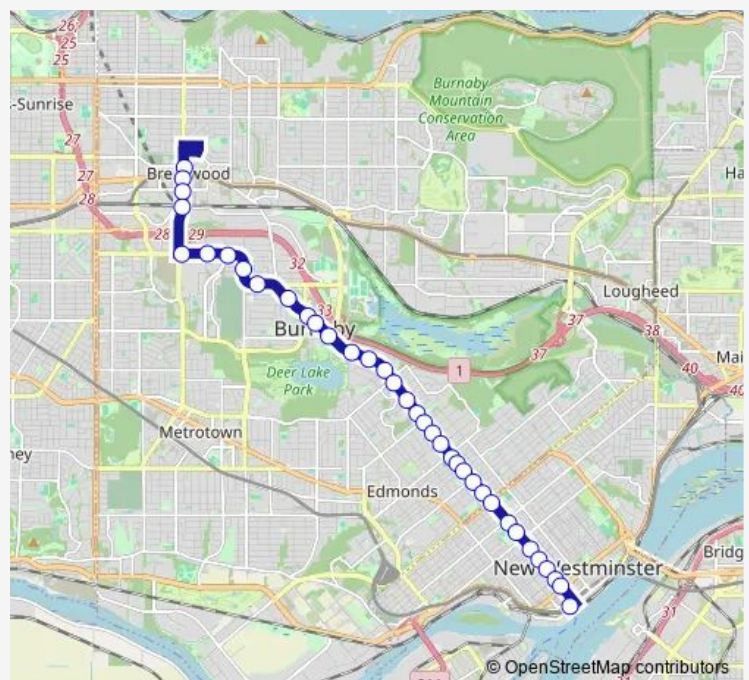

Southbound Canada Way @ Edmonds St

Southbound Canada Way @ 18 Ave

Southbound Canada Way @ 16 Ave

Southbound Canada Way @ 14 Ave

Southbound Canada Way @ 12 Ave

Southbound 8th St @ 10 Ave

Southbound 8th St @ 8th Ave

Southbound 8th St @ 7th Ave

Route schedule

Southbound Deer Lake Parkway @ Canada Way — New Westminster Station @ Unloading Only

Monday	15:11
Tuesday	15:11
Wednesday	15:11
Thursday	15:11
Friday	15:11
Saturday	—
Sunday	—

Route info

Direction: Southbound Deer Lake Parkway @ Canada Way

Stops: 27

Trip Duration: 0 hour 32 min

123 — New West Station/Brentwood Station

Southbound 8th St @ 5th Ave

Southbound 8th St @ 4th Ave

Southbound 8th St @ 3rd Ave

Southbound 8th St @ Queens Ave

Southbound 8th St @ Royal Ave

New Westminster Station @ Unloading Only

Direction

Brentwood Station @ Bay 8 — New Westminster Station
@ Unloading Only

36 stops

[Open route schedule](#)