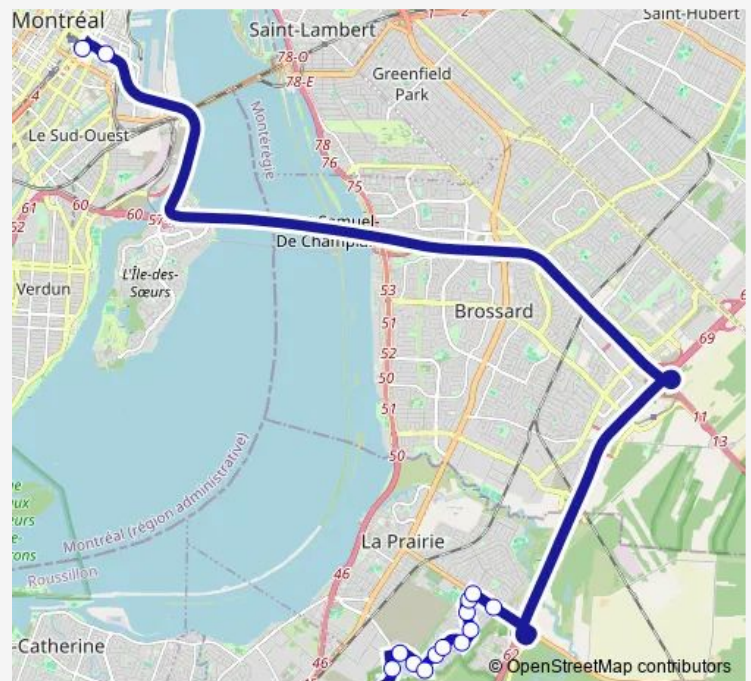

Direction

Terminus Mansfield - Quai 1 — Jacques-Martin / Benoît-Charlebois I

21 stops

[Open route schedule](#)

Terminus Mansfield - Quai 1

Robert-Bourassa / Ottawa

de Saint-Jean / devant les Cours du Grand-Boisé

Pompidou / du Périgord

Pompidou / Jacques-Martin

Jacques-Martin / Benoît-Charlebois li

Jacques-Martin / Benoît-Charlebois I

Route schedule

Terminus Mansfield - Quai 1 — Jacques-Martin / Benoît-Charlebois I

Monday	15:30-17:50
Tuesday	15:30-17:50
Wednesday	15:30-17:50
Thursday	15:30-17:50
Friday	15:30-17:50
Saturday	—
Sunday	—

Route info

Direction: Terminus Mansfield - Quai 1

Stops: 21

Trip Duration: 0 hour 40 min

Wednesday 06:05-08:10

Thursday 06:05-08:10

Friday 06:05-08:10

Saturday —

Sunday —

Route info

Direction: Jacques-Martin / Benoît-Charlebois I

Stops: 20