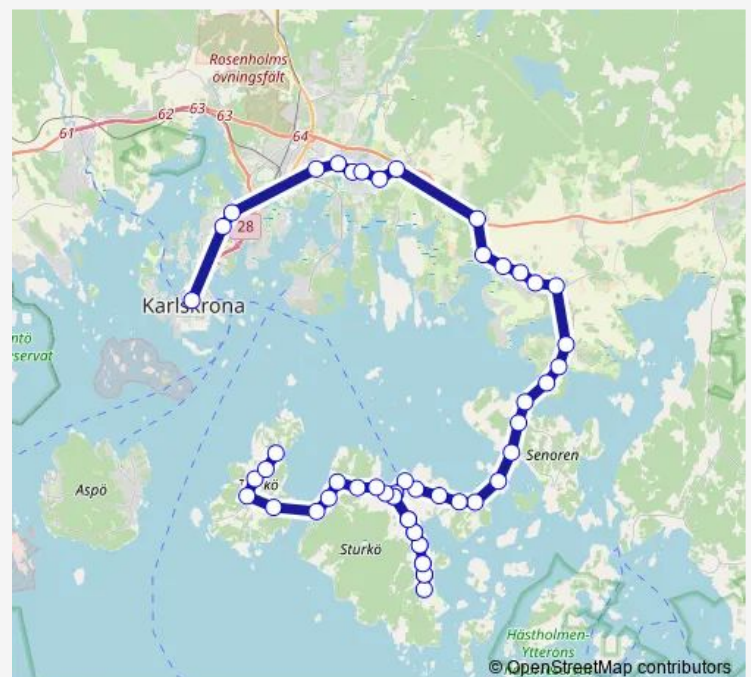

### Route schedule

Sturkö skola — Sturkövägen vägskäl E22

Monday 14:32

Tuesday 14:32

Wednesday 14:32

Thursday 14:32

Friday 14:32

Saturday —

### Route info

Direction: Sturkö skola

Stops: 41

Trip Duration: 0 hour 37 min

123

BusMaps

Sturkö Kvarnen

Bredavik brygga