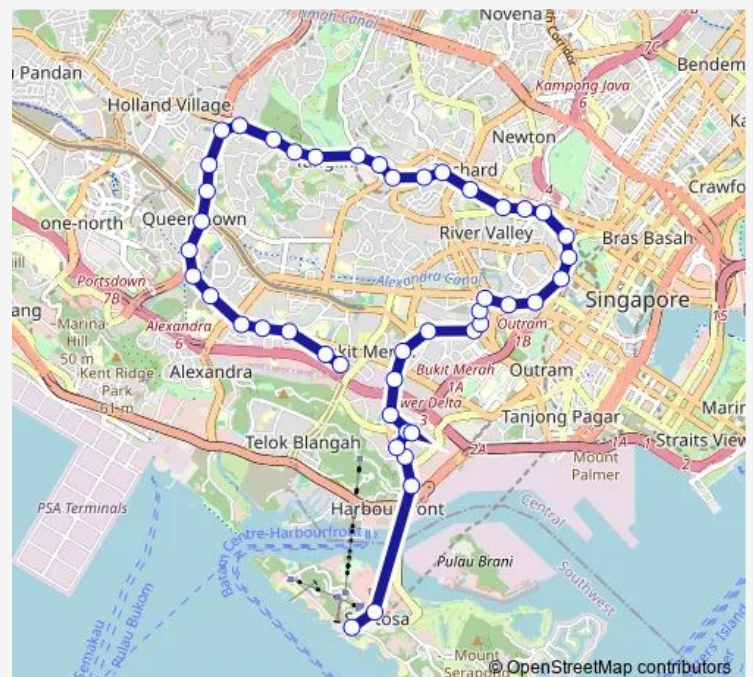

Aft River Valley Rd

Opp Haw Par Glass Twr

Winsland Hse

Route schedule

Beach Station Bus Terminal — Bt Merah Int

Monday 06:00

Tuesday 06:00

Wednesday 06:00

Thursday 06:00

Friday 06:00

Saturday 06:00

Sunday 06:15

Route info

Direction: Beach Station Bus Terminal

Stops: 45

Trip Duration: 1 hour 18 min

123

BusMaps

Somerset Stn

Natl Youth Council

Bef Orchard Stn Exit B

Opp Four Seasons Hotel

Bef Tomlinson Rd

Grange Residences

Route info

Direction: Bt Merah Int

Stops: 43

Trip Duration: 1 hour 25 min

Opp UE Sq

Blk 2

Hotel Miramar

Aft Furama Riverfront