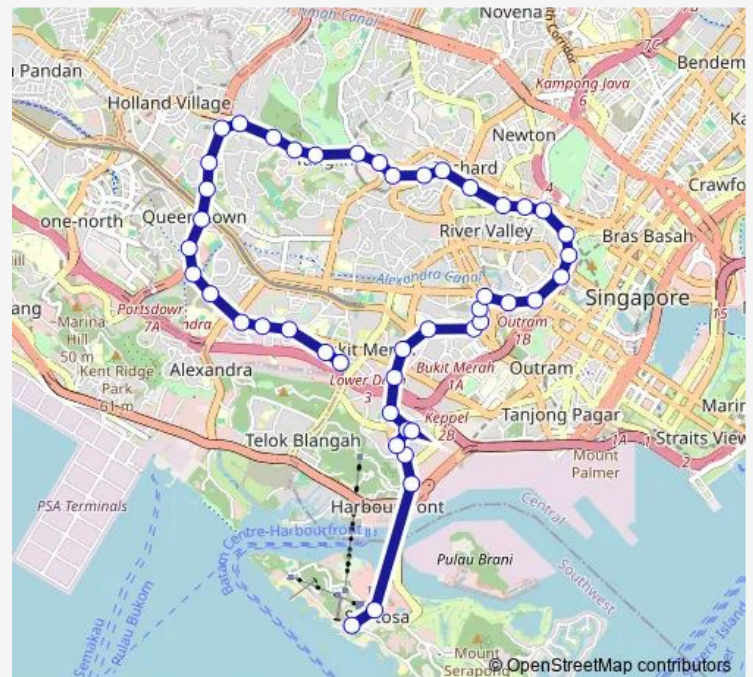

Aft River Valley Rd

Opp Haw Par Glass Twr

Winsland Hse

Route schedule

Beach Station Bus Terminal — Bt Merah Int

Monday 06:00

Tuesday 06:00

Wednesday 06:00

Thursday 06:00

Friday 06:00

Saturday 06:00

Sunday 06:15

Route info

Direction: Beach Station Bus Terminal

Stops: 45

Trip Duration: 1 hour 18 min

123

BusMaps

Somerset Stn

Natl Youth Council

Bef Orchard Stn Exit B

Opp Four Seasons Hotel

Bef Tomlinson Rd

Grange Residences

Route info

Direction: Bt Merah Int

Stops: 43

Trip Duration: 1 hour 25 min

Opp UE Sq

Blk 2

Hotel Miramar

Aft Furama Riverfront