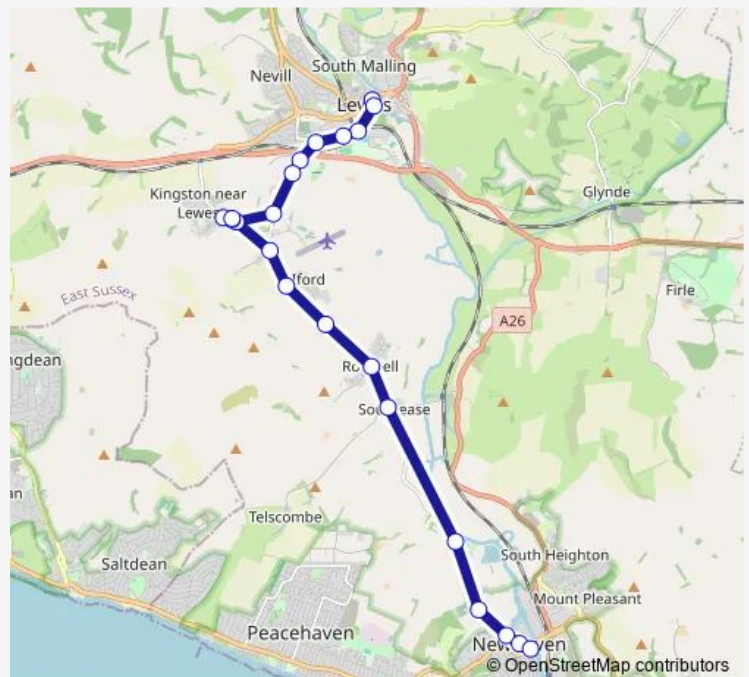

—

Sunday

14:10

Route info

Direction: Waitrose

Stops: 22

Trip Duration: 0 hour 27 min

123 — Newhaven - Lewes

Direction

Lower Place — Waitrose

25 stops

[Open route schedule](#)

Lower Place

South Way

Elim Church

Evelyn Avenue

—

Saturday

—

Sunday

09:42

Route info

Direction: Lower Place

Stops: 25