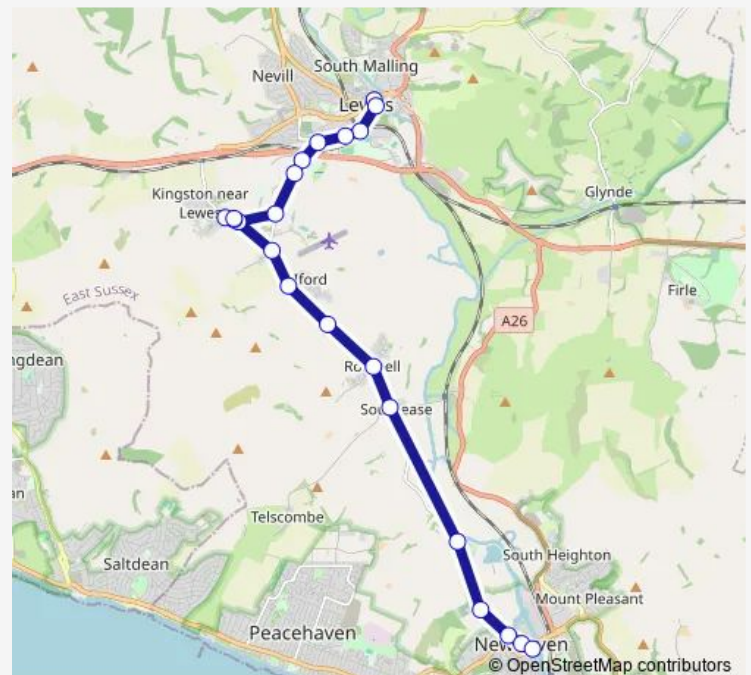

Thursday —

Friday —

Saturday —

Sunday 14:10

Route info

Direction: Waitrose

Stops: 22

Trip Duration: 0 hour 27 min

123 — Newhaven - Lewes

BusMaps

Direction

Lower Place — Waitrose

25 stops

[Open route schedule](#)

Lower Place

South Way

The Swan

The Kings Head

Railway Station

Southover Road

Fisher Street

West Street

Waitrose

Route schedule

—

Friday

—

Saturday

—

Sunday

09:42

Route info