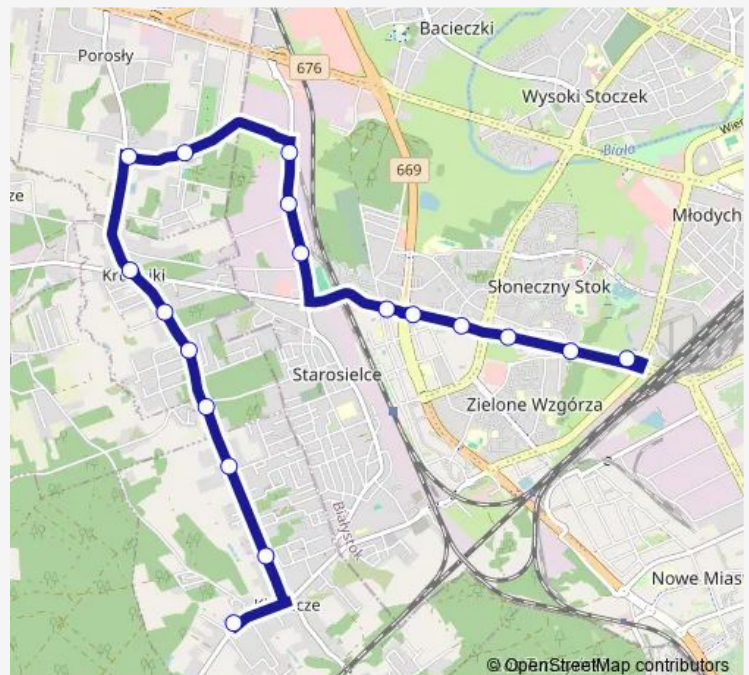

### Route schedule

Klepacze/Pętla(233) — Popiełuszki/Hetmańska(136)

Monday 05:59-20:49

Tuesday 05:59-20:49

Wednesday 05:59-20:49

Thursday 05:59-20:49

Friday 05:59-20:49

Saturday 09:23-17:24

### Route info

Direction: Klepacze/Pętla(233)

Stops: 18

Trip Duration: 0 hour 25 min