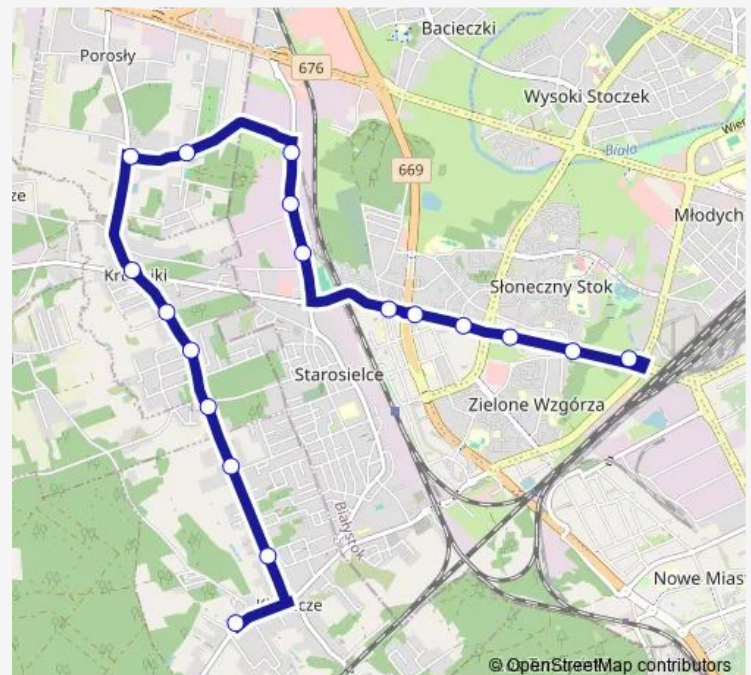

### Route schedule

Klepacze/Pętla(233) — Popiełuszki/Hetmańska(136)

Monday 05:59-20:49

Tuesday 05:59-20:49

Wednesday 05:59-20:49

Thursday 05:59-20:49

Friday 05:59-20:49

Saturday 09:23-17:24

### Route info

Direction: Klepacze/Pętla(233)

Stops: 18

Trip Duration: 0 hour 26 min