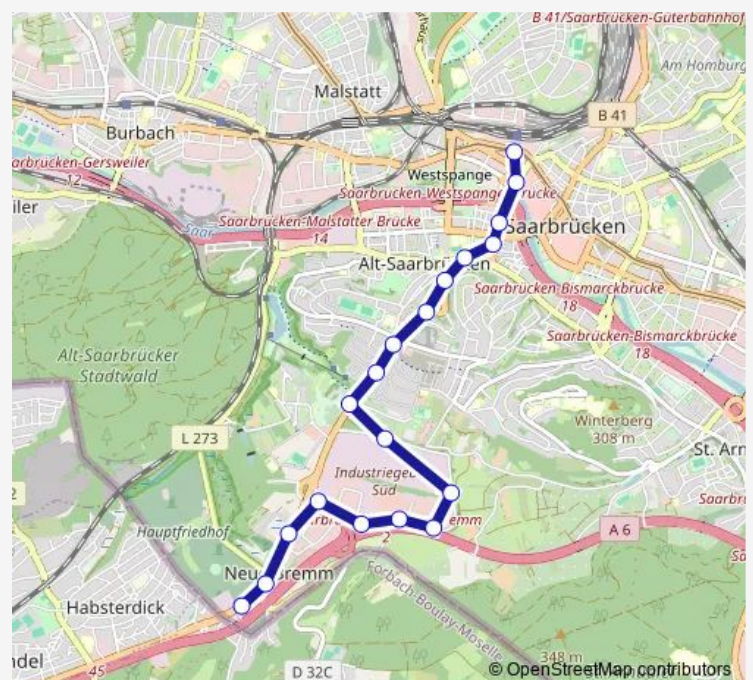

### Route schedule

Hauptbahnhof, Saarbrücken — Goldene Bremm, Saarbrücken

Monday

—

Tuesday

—

Wednesday

—

Thursday

—

Friday

—

Saturday

—

Sunday

05:33

### Route info

Direction: Hauptbahnhof, Saarbrücken

Stops: 19

Trip Duration: 0 hour 24 min

123 Bus time schedules and route maps are available in an offline PDF at [busmaps.com](https://busmaps.com). Use the [busmaps.com](https://busmaps.com) website to see live bus times, train schedule or subway schedule, and step-by-step directions for all public transit in Saarbruecken