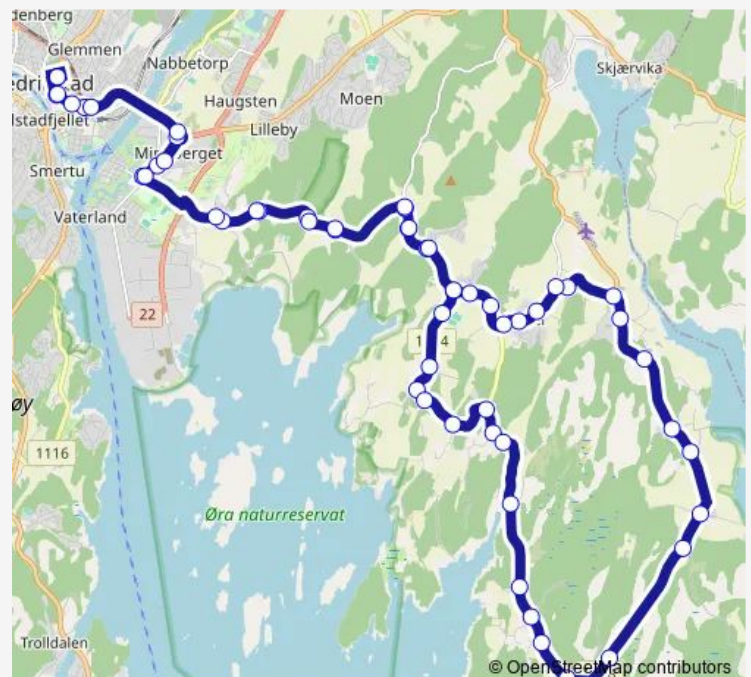

Saturday 09:20-21:20

Sunday —

Route info

Direction: Fredrikstad bussterminal

Stops: 57

Trip Duration: 0 hour 52 min

123 — Humlekjær-Torsnes-Fredrikstad

Refsahlstubben