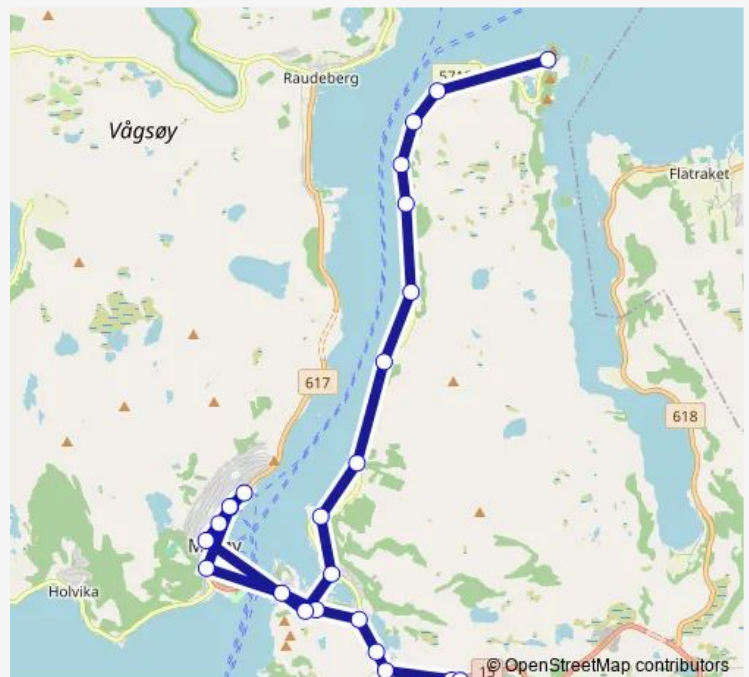

School Bus 123 Måløy-Osmundsvåg

[Go to website](#)

Direction

Måløy terminal — Osmundsvåg

15 stops

[Open route schedule](#)

Måløy terminal

Midtgård

Måløy sentrum Larsmarka

Televerket

Kulen

Ivahavet

Domstein

Trollebø

Saltkjelen

Hagevik

Tvendesæter

Kupen

Hjerteneset sør

Hjerteneset

Osmundsvåg

Route schedule

Måløy terminal — Osmundsvåg

Monday 07:15

Tuesday 07:15

Wednesday 07:15

Thursday 07:15

Friday 07:15

Saturday —

Sunday —

Route info

Direction: Måløy terminal

Stops: 15

Trip Duration: 0 hour 20 min

123 — Måløy-Osmundsvåg

BusMaps