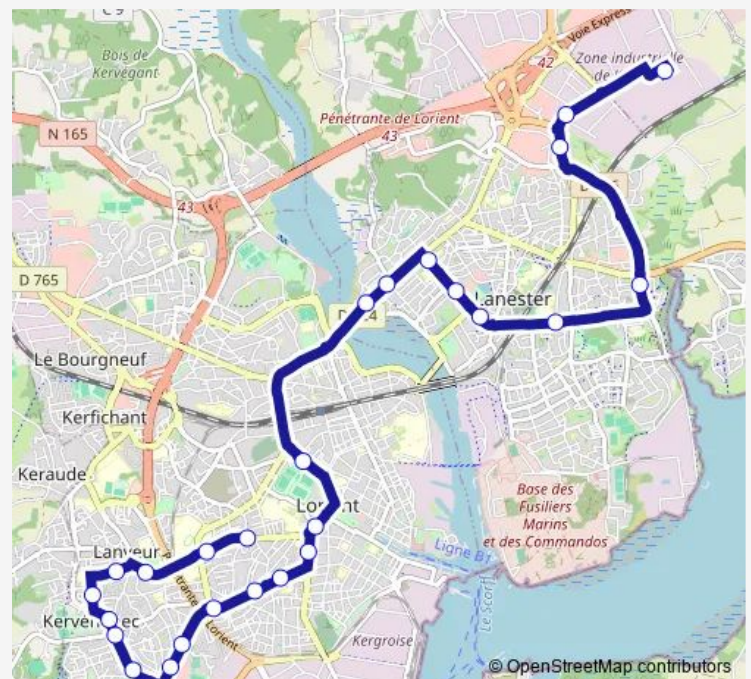

Thursday 14:20-22:20

Friday 14:20-22:20

Saturday —

Sunday —

Route info

Direction: Fonderie de Bretagne

Stops: 26

Trip Duration: 0 hour 30 min

26 stops

[Open route schedule](#)

Merville

Lycées

Campus Lettres

Gaston Le Lain

Kervénanec

Capitaine Marienne

Thursday 05:17-13:13

Friday 05:17-13:13

Saturday —

Sunday —

Route info

Direction: Merville

Stops: 26

Trip Duration: 0 hour 31 min