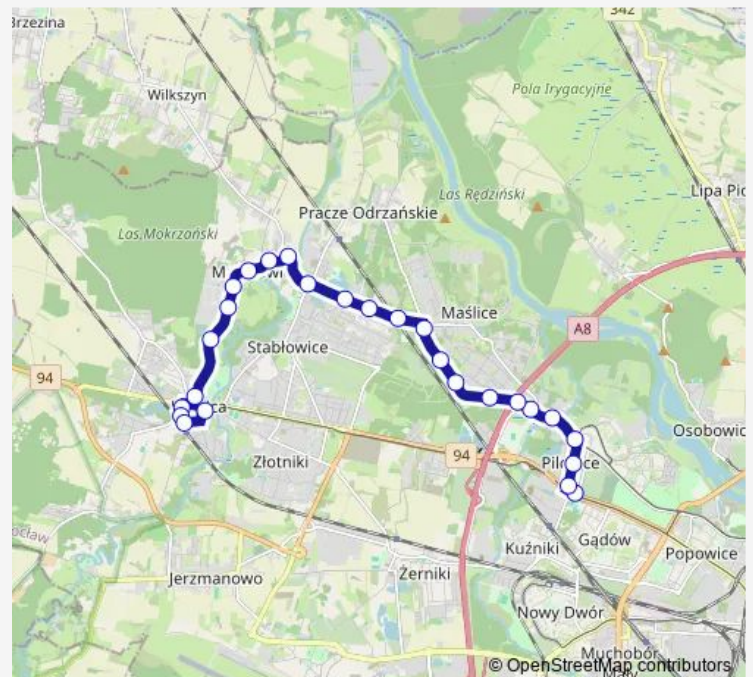

Thursday 04:33-22:30

Friday 04:33-22:30

Saturday 05:40-22:35

Sunday 05:40-22:35

Route info

Direction: Leśnica

Stops: 27

Trip Duration: 0 hour 33 min