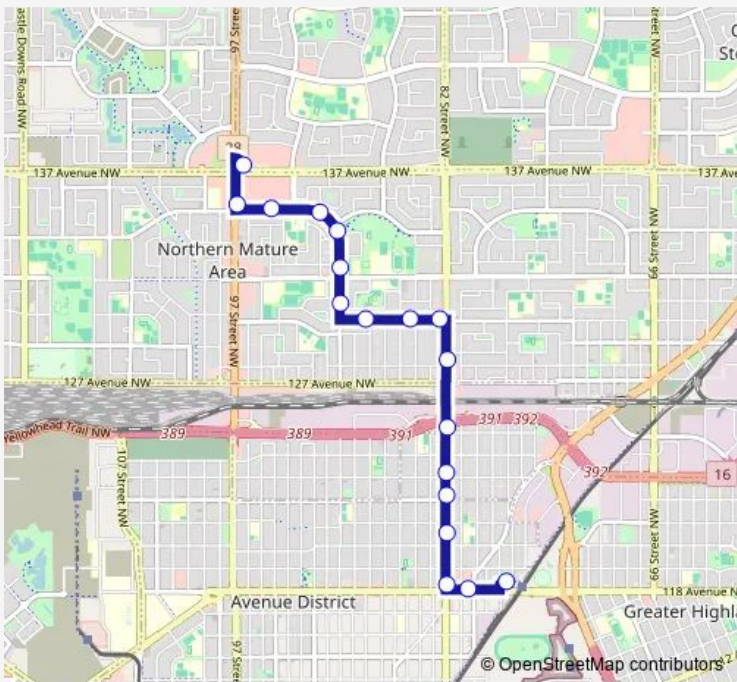

**Bus 123 Coliseum - Northgate**

[Go to website](#)

**Direction**  
 Coliseum Transit Centre Bay H — Northgate Transit Centre Bay A  
 18 stops  
[Open route schedule](#)

- Coliseum Transit Centre Bay H
- 80 Street & 118 Avenue
- 82 Street & 118 Avenue
- 82 Street & 120 Avenue
- 82 Street & 122 Avenue
- 82 Street & 123 Avenue
- 82 Street & 125 Avenue
- 82 Street & 128 Avenue
- 82 Street & 130 Avenue
- 85 Street & 130 Avenue
- 88 Street & 130 Avenue
- 90 Street & 130a Avenue
- 90 Street & 132 Avenue
- 90 Street & 134 Avenue
- 90A Street & 135 Avenue
- 94 Street & 135 Avenue
- 97 Street & 135 Avenue
- Northgate Transit Centre Bay A

**Route info**  
 Direction: Coliseum Transit Centre Bay H  
 Stops: 18  
 Trip Duration: 0 hour 15 min

## Direction

Northgate Transit Centre Bay A — Coliseum Transit Centre Bay H

17 stops

[Open route schedule](#)

Northgate Transit Centre Bay A

93 Street & 137 Avenue

92 Street & 135 Avenue

90 Street & 134 Avenue

90 Street & 132 Avenue

90 Street & 130 Avenue

88 Street & 130 Avenue

85 Street & 130 Avenue

82 Street & 130 Avenue

82 Street & 128 Avenue

82 Street & 125 Avenue

82 Street & 123 Avenue