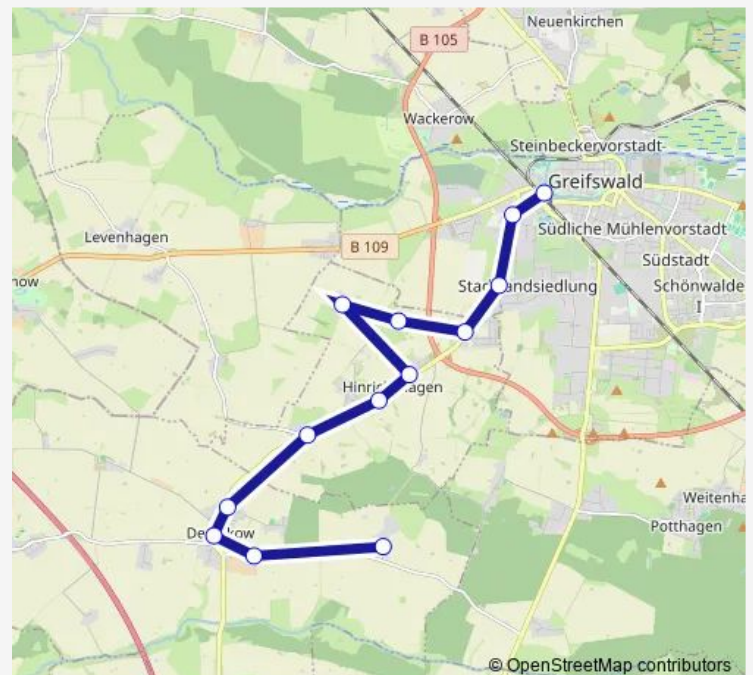

Friday 15:15

Saturday —

Sunday —

Route info

Direction: Neuenkirchen Schule

Stops: 12

Trip Duration: 0 hour 30 min

Direction

Greifswald, ZOB (Db) — Subzow, Wendeplatz

13 stops

[Open route schedule](#)

Greifswald, ZOB (Db)

Greifswald, Loitzer Straße

Greifswald, Stadtrandsiedlung

Hinrichshagen Dorf

Hinrichshagen Heimsiedlung

Thursday 15:36

Friday 15:36

Saturday —

Sunday —

Route info

Direction: Dersekow Schule

Stops: 10

Trip Duration: 0 hour 17 min

Friday 11:45

Saturday —

Sunday —

Route info

Direction: Greifswald, ZOB (Db)

Stops: 14

Trip Duration: 0 hour 23 min

Direction