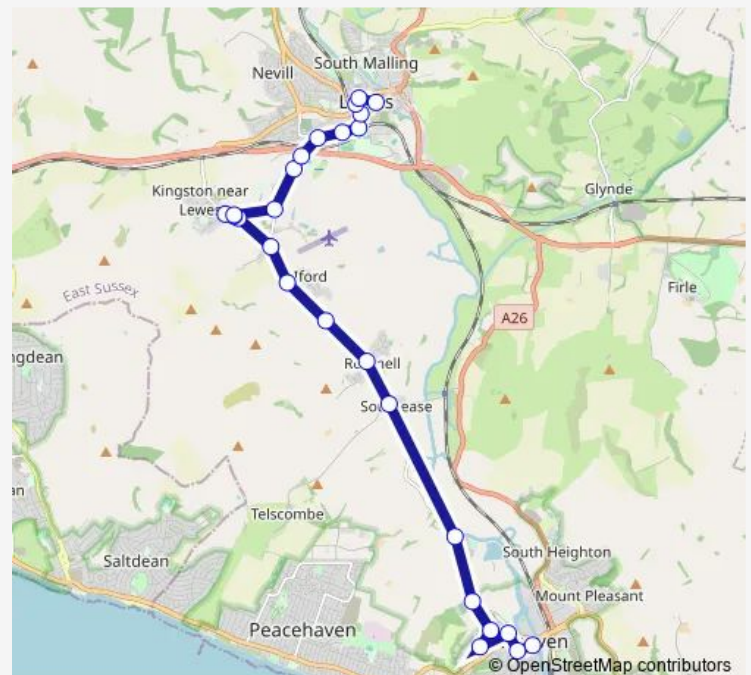

Cranedown

The Swan

The Kings Head

Route schedule

South Way — Friars' Walk

Monday	09:10-18:15
Tuesday	09:10-18:15
Wednesday	09:10-18:15
Thursday	09:10-18:15
Friday	09:10-18:15
Saturday	07:53-18:15
Sunday	—

Route info

Direction: South Way

Stops: 26

Trip Duration: 0 hour 26 min

■ 123 — Newhaven - Lewes

Railway Station

Southover Road

Fisher Street

West Street

Friars' Walk

Direction

Friars' Walk — Lower Place

22 stops

[Open route schedule](#)

Friars' Walk

Railway Station

Priory School