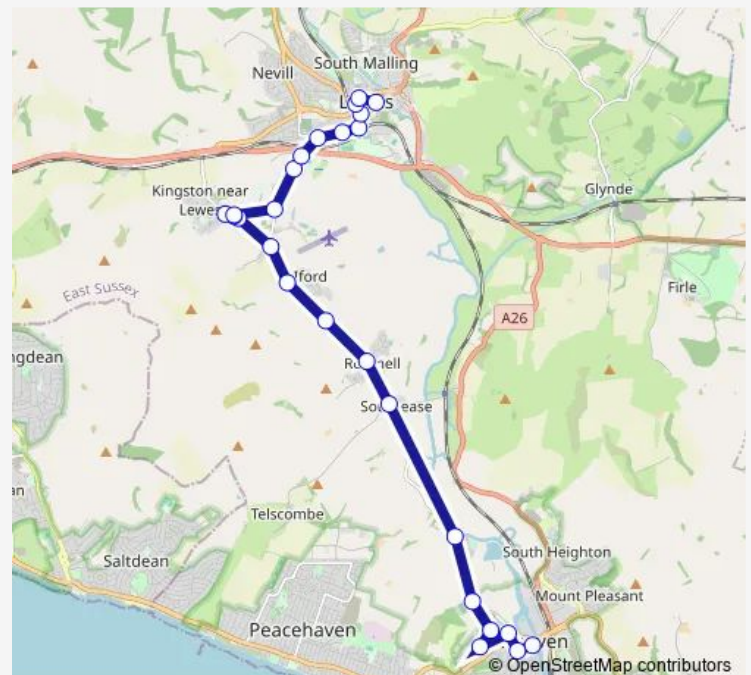

Cranedown

The Swan

The Kings Head

Route schedule

South Way — Friars' Walk

Monday	09:10-18:15
Tuesday	09:10-18:15
Wednesday	09:10-18:15
Thursday	09:10-18:15
Friday	09:10-18:15
Saturday	07:53-18:15
Sunday	—

Route info

Direction: South Way

Stops: 26

Trip Duration: 0 hour 26 min

123 — Newhaven - Lewes

Railway Station

Southover Road

Fisher Street

West Street

Friars' Walk

Direction

Friars' Walk — Lower Place

22 stops

[Open route schedule](#)

Friars' Walk

Railway Station

Priory School