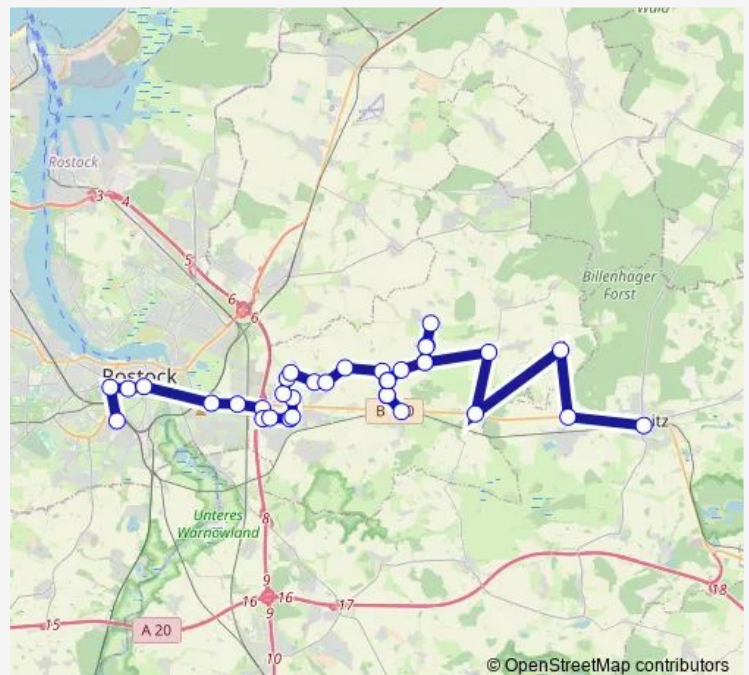

Rostock, Deutsche Med-Platz

### Route schedule

Sanitz, Zob — Rostock, Hauptbahnhof Süd

Monday 05:10-08:24

Tuesday 05:10-08:24

Wednesday 05:10-08:24

Thursday 05:10-08:24

Friday 05:10-08:24

Saturday —

### Route info

Direction: Sanitz, Zob

Stops: 22

Trip Duration: 0 hour 44 min

123

BusMaps

## Direction

Rostock, Zob — Sanitz, Zob

34 stops

[Open route schedule](#)

Rostock, Zob

Rostock, Deutsche Med-Platz

Rostock, Am Rosengarten

Rostock, Steintor / Ihk