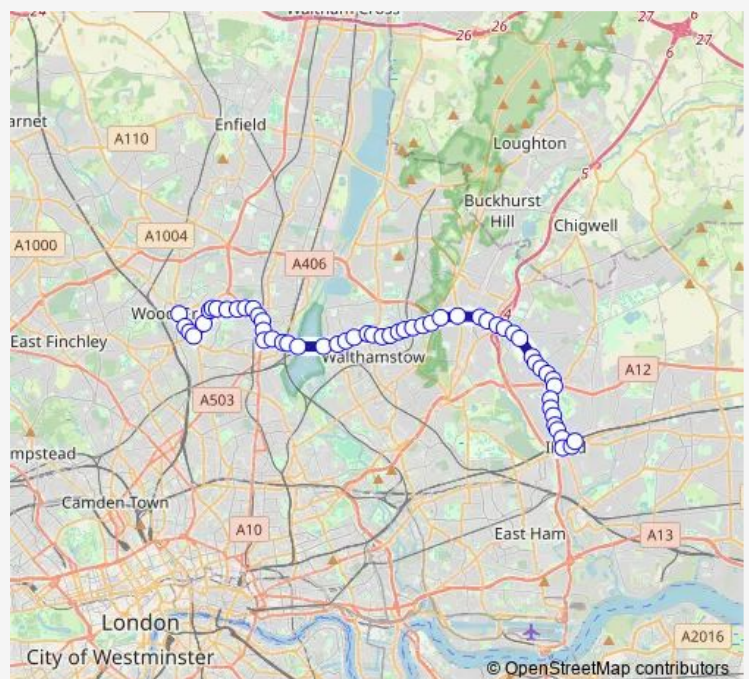

Mill Mead Road

Walthamstow Wetlands / Ferry Boat Inn

Blackhorse Road Station

Route schedule

Lordship Lane — Hainault Street

Monday	00:00-23:45
Tuesday	00:00-23:45
Wednesday	00:00-23:45
Thursday	00:00-23:45
Friday	00:00-23:45
Saturday	00:00-23:45
Sunday	00:00-23:45

Route info

Direction: Lordship Lane

Stops: 56

Trip Duration: 1 hour 4 min

King Edward Road (E17)

Higham Hill Road Walthamstow

Wolsey Avenue Walthamstow

Lloyd Park / William Morris Gallery