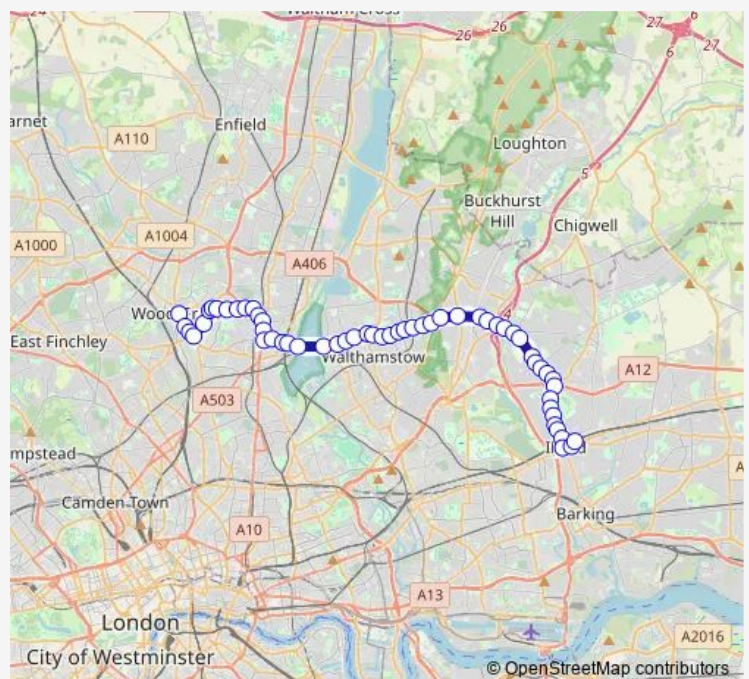

Mill Mead Road

Walthamstow Wetlands / Ferry Boat Inn

Blackhorse Road Station

Route schedule

Lordship Lane — Hainault Street

Monday	00:00-23:45
Tuesday	00:00-23:45
Wednesday	00:00-23:45
Thursday	00:00-23:45
Friday	00:00-23:45
Saturday	00:00-23:45
Sunday	00:00-23:45

Route info

Direction: Lordship Lane

Stops: 56

Trip Duration: 1 hour 22 min

King Edward Road (E17)

Higham Hill Road Walthamstow

Wolsey Avenue Walthamstow

Lloyd Park / William Morris Gallery