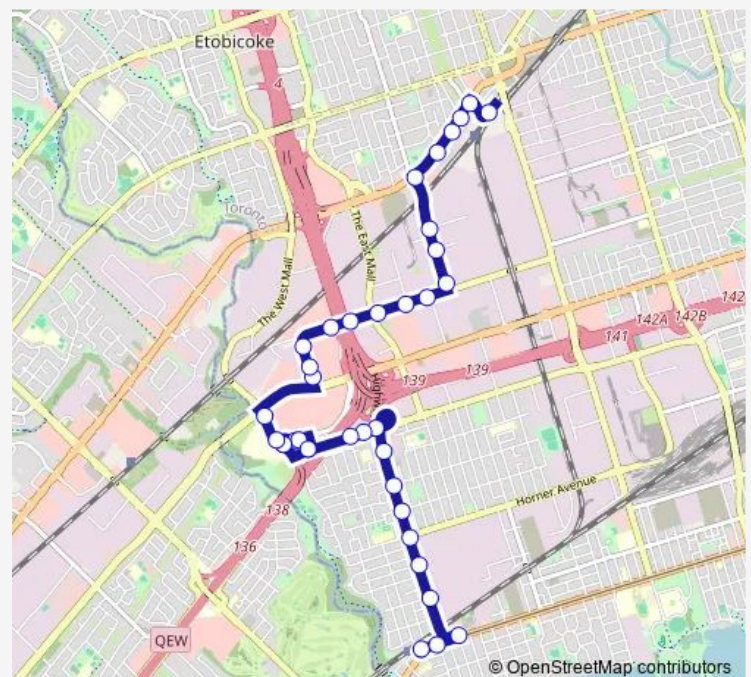

Evans Ave at Sherway Gate West Side

The West Mall at Sherway Dr - Trillium Health Centre (South Stop)

Sherway Gardens Rd at Sherway Gate (Mall)

### Route schedule

Kipling Station — Long Branch Loop

Monday	05:32-01:35 <sup>+1</sup>
Tuesday	05:32-01:35 <sup>+1</sup>
Wednesday	05:32-01:35 <sup>+1</sup>
Thursday	05:32-01:35 <sup>+1</sup>
Friday	05:32-01:35 <sup>+1</sup>
Saturday	06:04-01:12 <sup>+1</sup>
Sunday	08:09-00:55 <sup>+1</sup>

### Route info

Direction: Kipling Station

Stops: 33

Trip Duration: 0 hour 23 min

123 — Sherway

BusMaps

Sherway Gardens Rd at Sherway Gate Mall

Sherway Gardens Rd at Sherway Gate (Mall)

Brown's Line at Woodbury Rd

Brown's Line at Jellicoe Ave South Side

Long Branch Loop