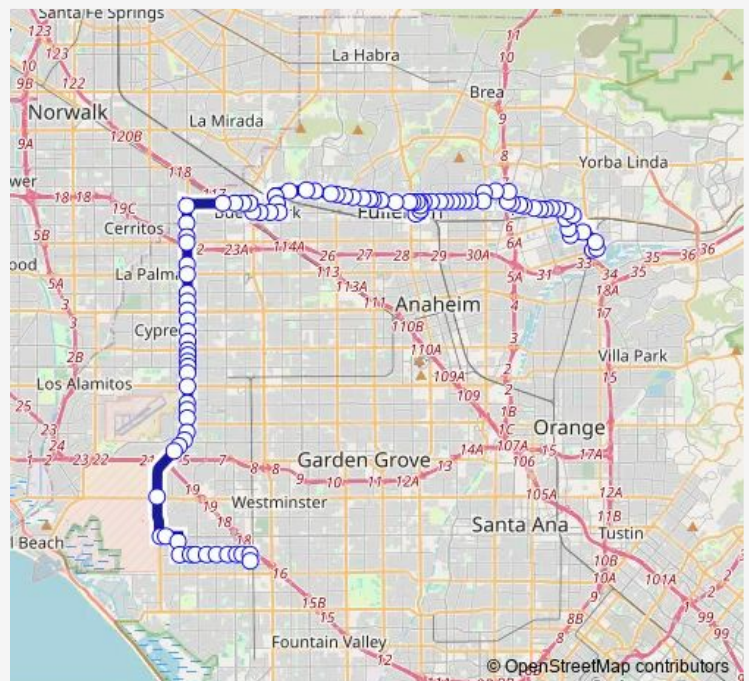

Nutwood-Placentia

Nutwood-Commonwealth

Route schedule

LA Palma-Pacific Center — Goldenwest Trans CTR Dock 6

Monday 04:47-21:42

Tuesday 04:47-21:42

Wednesday 04:47-21:42

Thursday 04:47-21:42

Friday 04:47-21:42

Saturday —

Sunday —

Route info

Direction: LA Palma-Pacific Center

Stops: 99

Trip Duration: 1 hour 50 min

123 — Goldenwest Transportation Center - Anaheim Canyon