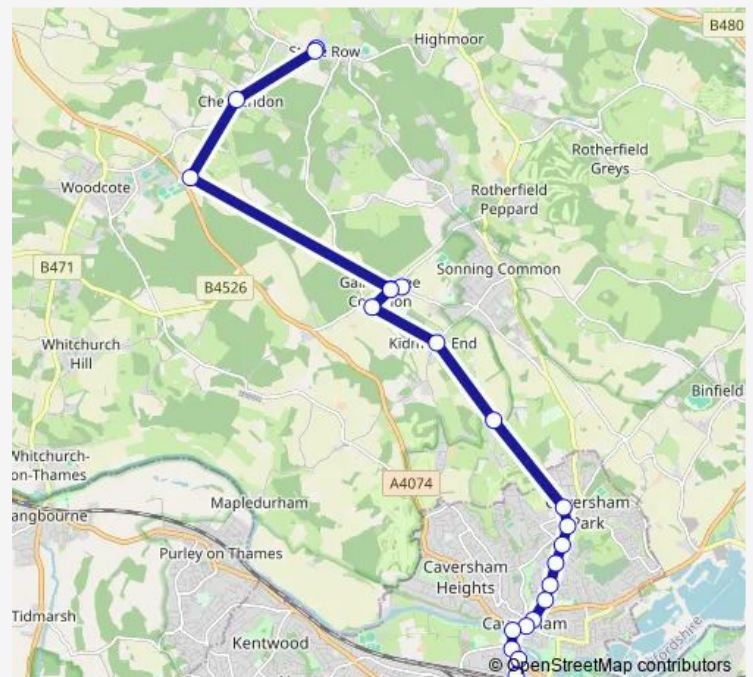

### Route schedule

Church View Bus Shelter — Friar Street

Monday 10:19

Tuesday —

Wednesday 10:19

Thursday —

Friday 10:19

Saturday —

### Route info

Direction: Church View Bus Shelter

Stops: 23

Trip Duration: 0 hour 38 min

123 — Stoke Row - Reading

Caversham Road Fire Station

Friar Street

**Direction**

## Route info

Direction: Friar Street

Stops: 29

Trip Duration: 0 hour 55 min

Park Corner Turn Bus Shelter

The Green Bus Shelter

Crossroads

Library