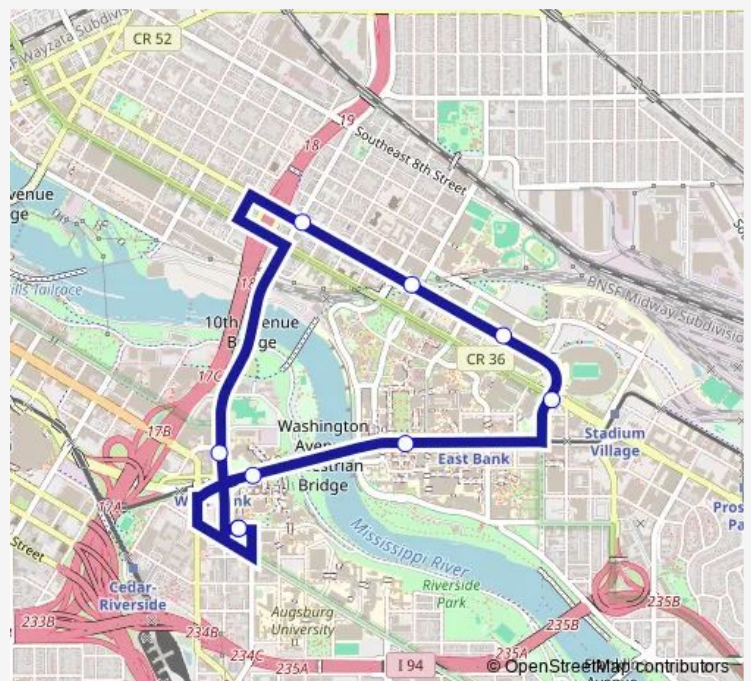

### Direction

4th St S & 20th / 19th Ave S — 4th St S & 20th Ave S / 19th Ave S

9 stops

[Open route schedule](#)

4th St S & 20th / 19th Ave S

Washington Ave & Blegen Hall

Washington Ave & Coffman Union

Oak St SE & University Ave Se

4th St SE & Ridder Arena

4th St SE & 15th Ave Se

4th St SE & 10th Ave Se

19th Ave S & Washington Ave Se

4th St S & 20th Ave S / 19th Ave S

### Route schedule

4th St S & 20th / 19th Ave S — 4th St S & 20th Ave S / 19th Ave S

Monday 07:00-17:55

Tuesday 07:00-17:55

Wednesday 07:00-17:55

Thursday 07:00-17:55

Friday 07:00-17:55

Saturday —

### Route info

Direction: 4th St S & 20th / 19th Ave S

Stops: 9

Trip Duration: 0 hour 25 min

123 Bus time schedules and route maps are available in an offline PDF at [busmaps.com](https://busmaps.com). Use the [busmaps.com](https://busmaps.com) website to see live bus times, train schedule or subway schedule, and step-by-step directions for all public transit in Minneapolis