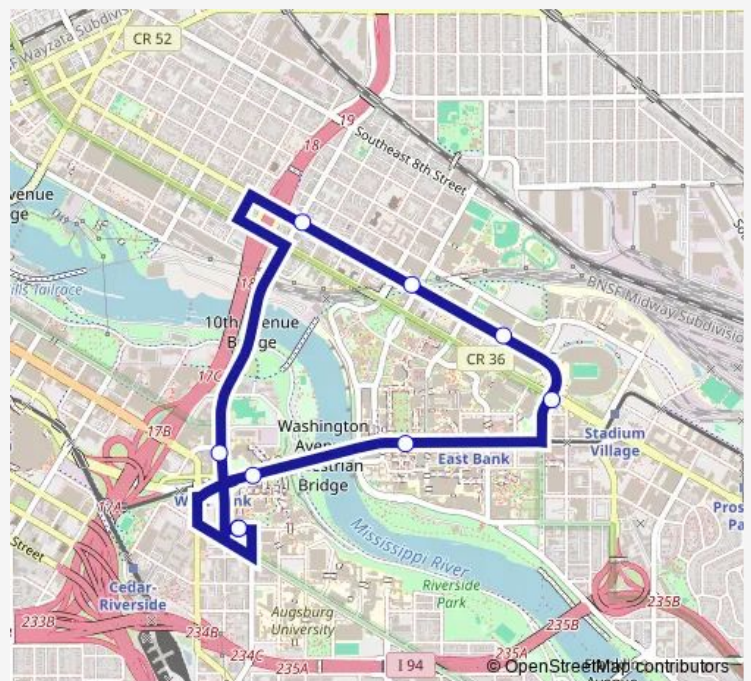

Bus 123

[Go to website](#)

Direction

4th St S & 20th / 19th Ave S — 4th St S & 20th Ave S / 19th Ave S

9 stops

[Open route schedule](#)

4th St S & 20th / 19th Ave S

Washington Ave & Blegen Hall

Washington Ave & Coffman Union

Oak St SE & University Ave SE

4th St SE & Ridder Arena

4th St SE & 15th Ave Se

4th St SE & 10th Ave Se

19th Ave S & Washington Ave SE

4th St S & 20th Ave S / 19th Ave S

Route schedule

4th St S & 20th / 19th Ave S — 4th St S & 20th Ave S / 19th Ave S

Monday 07:00-17:55

Tuesday 07:00-17:55

Wednesday 07:00-17:55

Thursday 07:00-17:55

Friday 07:00-17:55

Saturday —

Sunday —

Route info

Direction: 4th St S & 20th / 19th Ave S

Stops: 9

Trip Duration: 0 hour 25 min

123 Bus time schedules and route maps are available in an offline PDF at busmaps.com. Use the busmaps.com website to see live bus times, train schedule or subway schedule, and step-by-step directions for all public transit in Minneapolis