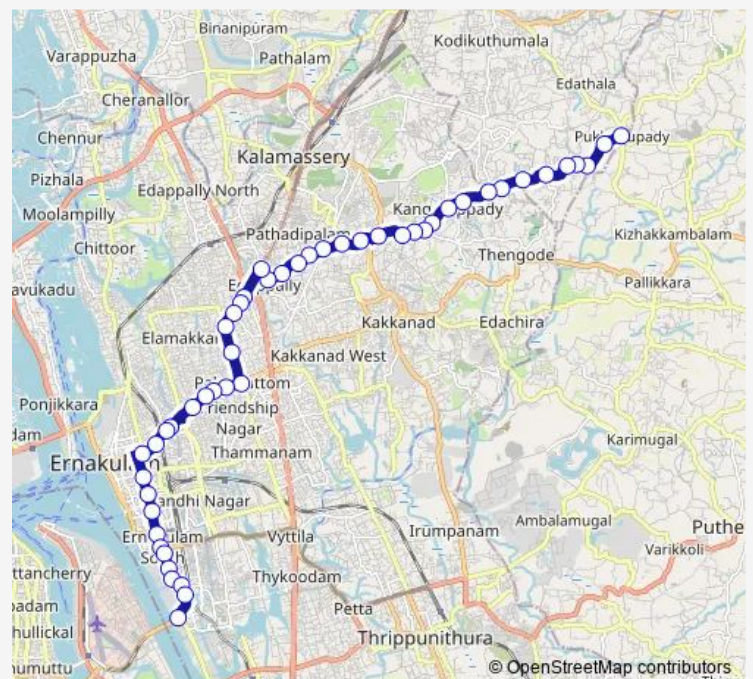

Palarivattam

Mamangalam

Govt High School

Route schedule

Thevara Junction — Pukkattupady

Monday 06:00

Tuesday 06:00

Wednesday 06:00

Thursday 06:00

Friday 06:00

Saturday 06:00

Sunday 06:00

Route info

Direction: Thevara Junction

Stops: 50

Trip Duration: 1 hour 4 min

Thursday 06:00

Friday 06:00

Saturday 06:00

Sunday 06:00

Route info

Direction: Pukkattupady

Stops: 49

Trip Duration: 1 hour 4 min