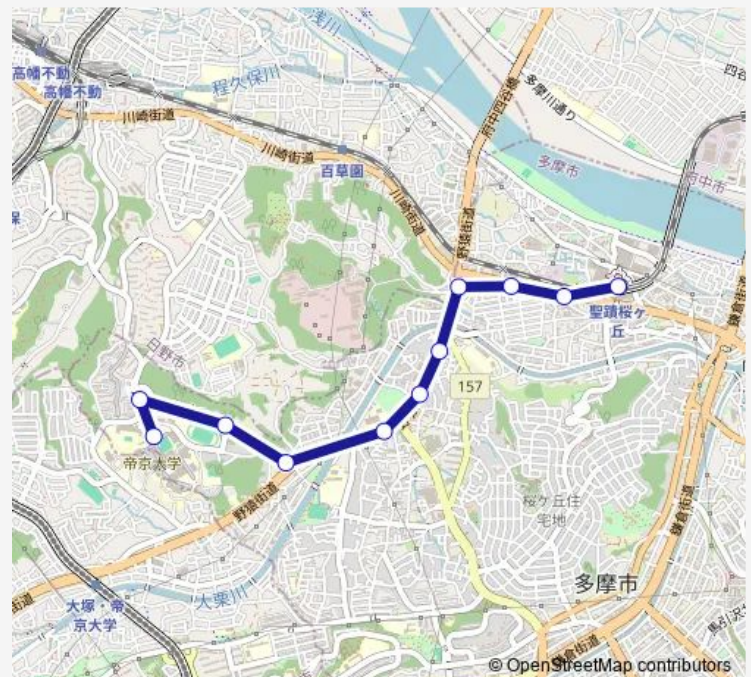

### Direction

聖蹟桜ヶ丘駅 — 帝京大学構内

11 stops

[Open route schedule](#)

聖蹟桜ヶ丘駅

桜ヶ丘診療所

一の宮ストア

一の宮

### Route schedule

聖蹟桜ヶ丘駅 — 帝京大学構内

Monday 07:42-20:17

Tuesday 07:42-20:17

Wednesday 07:42-20:17

Thursday 07:42-20:17

Friday 07:42-20:17

Saturday 07:52-19:17

### Route info

Direction: 聖蹟桜ヶ丘駅

Stops: 11

Trip Duration: 0 hour 15 min

## Route info

Direction: 帝京大学構内

Stops: 11

Trip Duration: 0 hour 13 min

桜 8 7 Bus time schedules and route maps are available in an offline PDF at busmaps.com. Use the busmaps.com website to see live bus times, train schedule or subway schedule, and step-by-step directions for all public transit in Tama