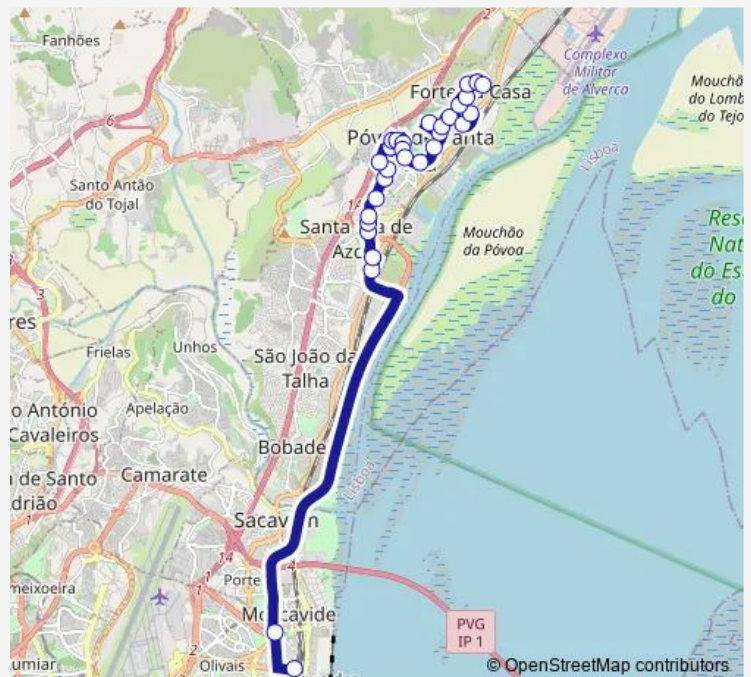

Bus 2794 F. Casa(Lgo) - Estação Oriente

[Go to website](#)

Direction

Gare do Oriente 11-B — Lgo Forte Casa 19

30 stops

[Open route schedule](#)

Gare do Oriente 11-B

Pç. José Queirós

En 10 (Sta Iria Azóia)

Av Santa Iria 8

Av Sta Iria (Pass Sup)

R Vale Flor 1 (Via Rara)

R Olival 31 (Via Rara)

R Cap Henr Galvão 23 (B Ariola)

Av Eduardo V Araújo 2 (B Quintais)

Estr Bragadas 70

Av Casal Serra 1

R Sto ant Bolonha 61

R José Nogueira Vaz 69

R M Carlota Oliveira 105

R José Nogueira Vaz 88

Av D Vic Af Valente (X) R Ram Curto

Av D Vic Af Val (X) Pça J Ant Verissimo

Av D Vic Af Valente 18 (Qta Piedade)

Av D Vic Af Valente 3 (C Saúde)

Av Af Valente) (X) R França Borges

R Franc Per Junior (X) Pcta Alf Cunha

Route schedule

Gare do Oriente 11-B — Lgo Forte Casa 19

Monday 06:35-00:10⁺¹

Tuesday 06:35-00:10⁺¹

Wednesday 06:35-00:10⁺¹

Thursday 06:35-00:10⁺¹

Friday 06:35-00:10⁺¹

Saturday 08:00-00:10⁺¹

Sunday 08:20-23:20

Route info

Direction: Gare do Oriente 11-B

Stops: 30

Trip Duration: 0 hour 35 min

2794 — F. Casa(Lgo) - Estação Oriente