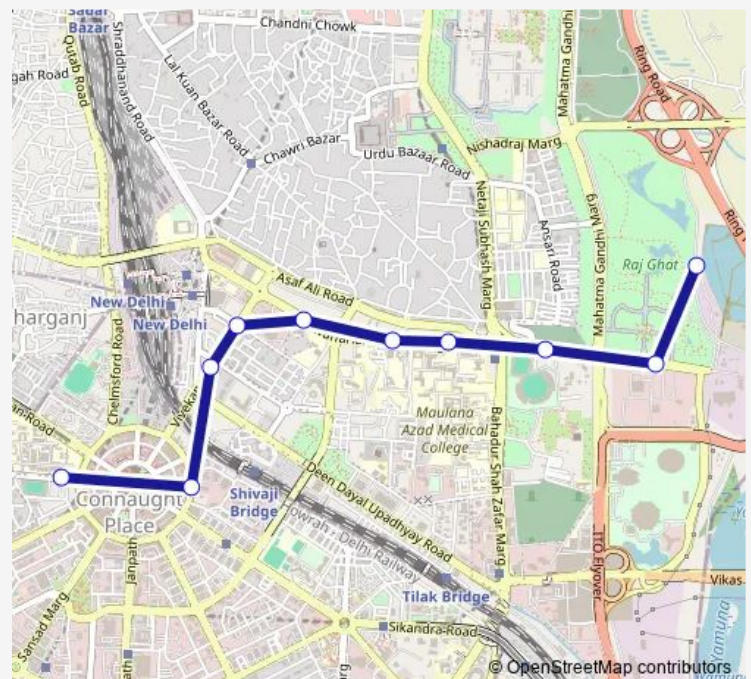

Bus 331Inkstldown

[Go to website](#)

Direction

Rajghat Cluster Depot — Shivaji Stadium Terminal

10 stops

[Open route schedule](#)

Rajghat Cluster Depot

Rajghat Gandhi Darshan

Ambedkar Stadium Terminal

Delhi Gate (JLN Marg)

Lnjp Hospital

Zakir Husain College

Vivekanand Marg / Minto Road

Shivaji Park

Super Bazar

Shivaji Stadium Terminal

Route schedule

Rajghat Cluster Depot — Shivaji Stadium Terminal

Monday 06:46-22:16

Tuesday 06:46-22:16

Wednesday 06:46-22:16

Thursday 06:46-22:16

Friday 06:46-22:16

Saturday 06:46-22:16

Sunday 06:46-22:16

Route info

Direction: Rajghat Cluster Depot

Stops: 10

Trip Duration: 0 hour 18 min

Bus time schedules and route maps are available in an offline PDF at busmaps.com. Use the busmaps.com website to see live bus times, train schedule or subway schedule, and step-by-step directions for all public transit in Delhi