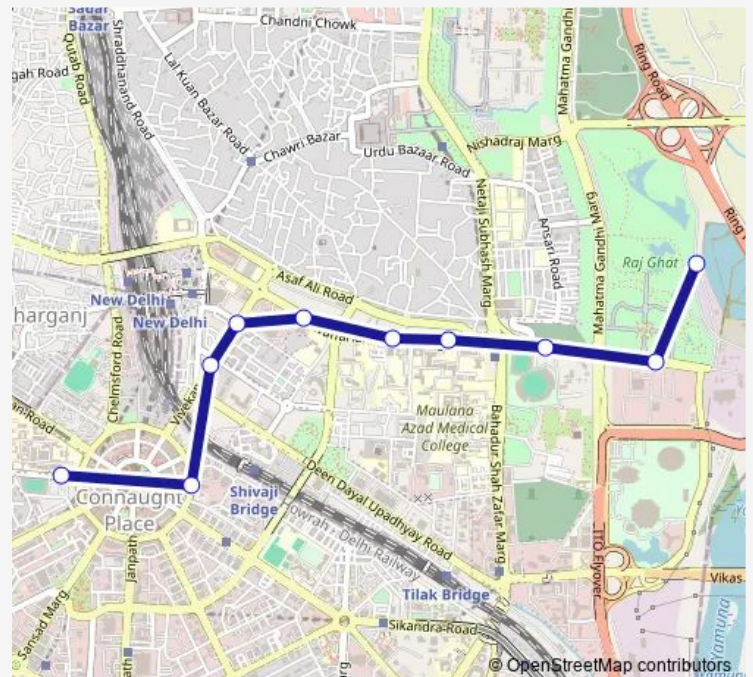

Lnjp Hospital

Zakir Husain College

Vivekanand Marg / Minto Road

Shivaji Park

Super Bazar

Shivaji Stadium Terminal

### Route schedule

Rajghat Cluster Depot — Shivaji Stadium Terminal

Monday 06:46-22:16

Tuesday 06:46-22:16

Wednesday 06:46-22:16

Thursday 06:46-22:16

Friday 06:46-22:16

Saturday 06:46-22:16

Sunday 06:46-22:16

### Route info

Direction: Rajghat Cluster Depot

Stops: 10

Trip Duration: 0 hour 18 min

Bus time schedules and route maps are available in an offline PDF at [busmaps.com](https://busmaps.com). Use the [busmaps.com](https://busmaps.com) website to see live bus times, train schedule or subway schedule, and step-by-step directions for all public transit in Delhi