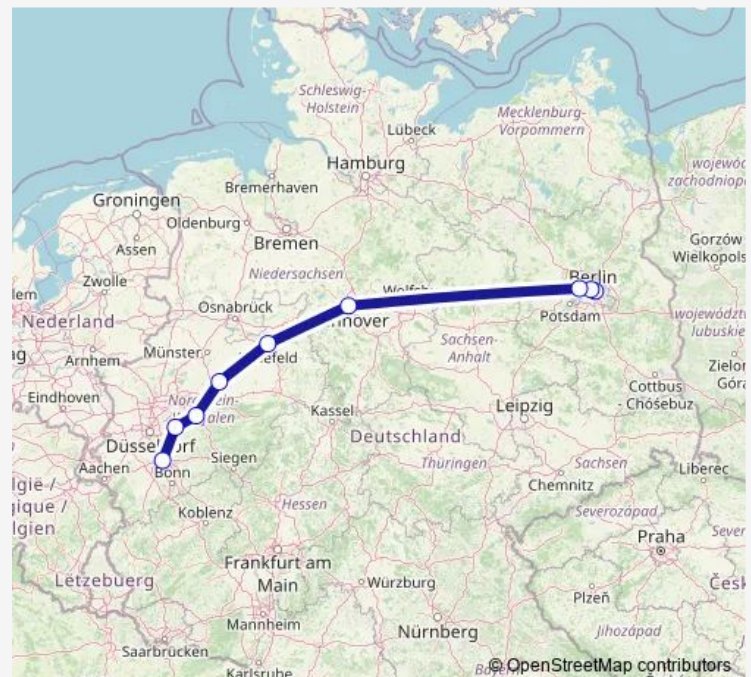

Monday 08:35

Tuesday 08:35

Wednesday 08:35

Thursday 08:35

Friday 08:35

Saturday 08:35

Sunday 08:35

Route info

Direction:

Stops: 0

Trip Duration: – min

ICE 652

Direction

Berlin Ostbahnhof — Köln Messe/Deutz Gl.11-12

13 stops

[Open route schedule](#)

Berlin Ostbahnhof

Berlin Hbf (tief)

Berlin-Spandau

Hannover Hbf

Bielefeld Hbf

Hamm(Westf)

Dortmund Hbf

Bochum Hbf

Stops: 13

Trip Duration: 5 hour 52 min

Direction

undefined — undefined

0 stops

[Open route schedule](#)**Route schedule**

undefined — undefined

Monday	07:51
Tuesday	07:51
Wednesday	07:51
Thursday	07:51
Friday	07:51
Saturday	07:51-08:36
Sunday	07:51-08:36