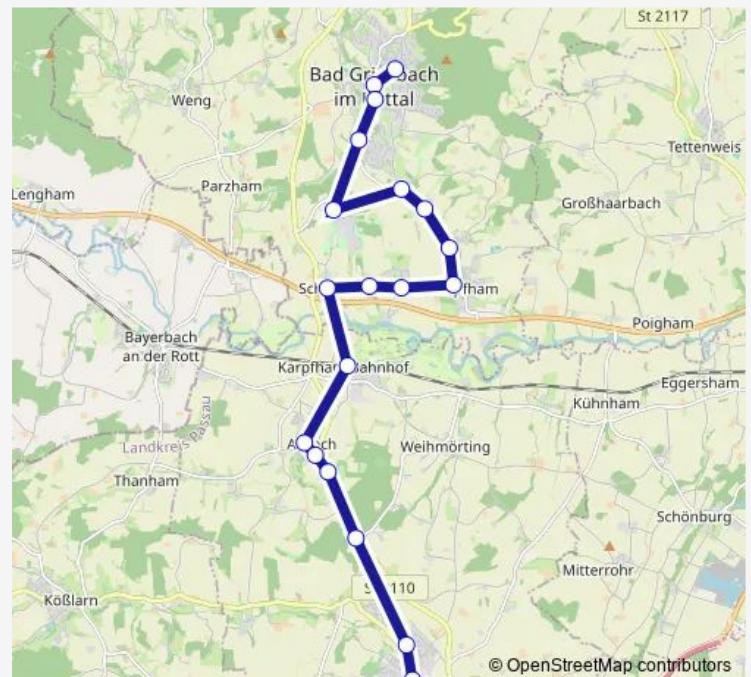

Route schedule

Karpfham — Bad Griesbach, Realschule

Monday 14:12

Tuesday 14:12

Wednesday 14:12

Thursday 14:12

Friday 14:12

Saturday —

Sunday —

Route info

Direction: Karpfham

Stops: 12

Trip Duration: 0 hour 18 min

Direction

Rotthalmünster, Marktplatz — Bad Griesbach, Therme

19 stops