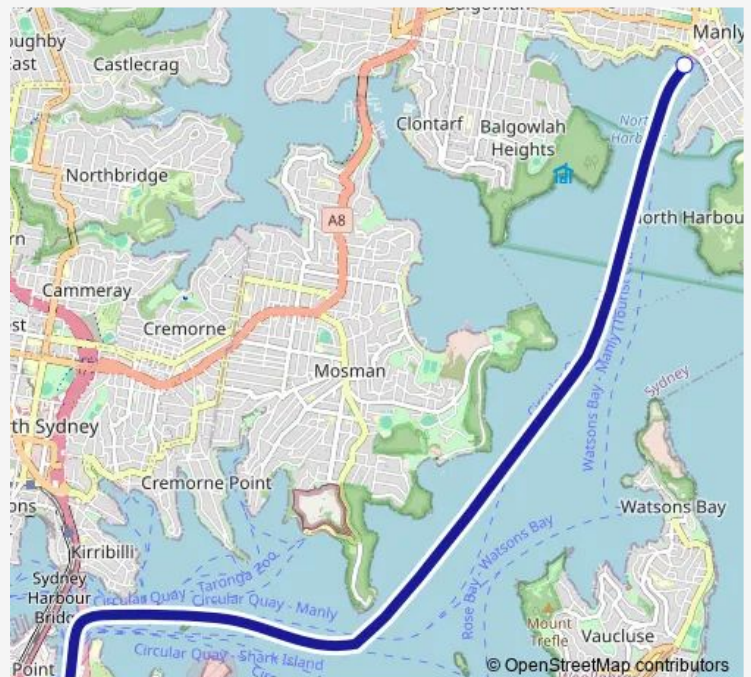

Ferry MFF Manly Fast Ferry

[Go to website](#)

Direction

Manly, Wharf 2 — Circular Quay, Wharf 2

2 stops

[Open route schedule](#)

Manly, Wharf 2

Circular Quay, Wharf 2

Route schedule

Manly, Wharf 2 — Circular Quay, Wharf 2

Monday 06:15-21:25

Tuesday 06:15-21:25

Wednesday 06:15-21:25

Thursday 06:15-21:25

Friday 06:15-21:25

Saturday 10:15-21:00

Sunday 10:15-21:00

Route info

Direction: Manly, Wharf 2

Stops: 2

Trip Duration: 0 hour 20 min

MFF Manly Fast Ferry

Direction

Circular Quay, Wharf 2 — Manly, Wharf 2

Route info

Direction: Circular Quay, Wharf 2

Stops: 2

Trip Duration: 0 hour 19 min

Ferry time schedules and route maps are available in an offline PDF at busmaps.com. Use the busmaps.com website to see live bus times, train schedule or subway schedule, and step-by-step directions for all public transit in Sydney