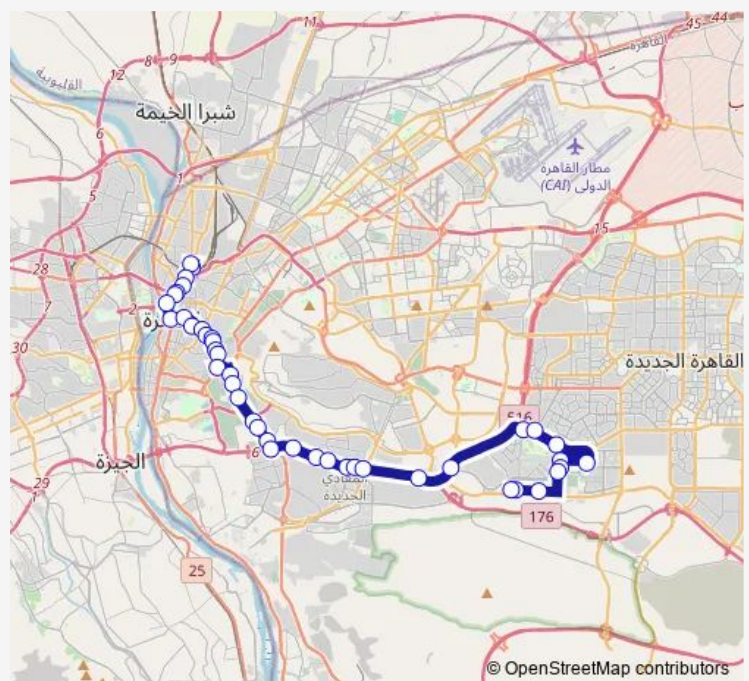

Route schedule

Mahmoudeya Station — Ahmed Helmy

Monday	10:00
Tuesday	10:00
Wednesday	10:00
Thursday	10:00
Friday	10:00
Saturday	10:00
Sunday	10:00

Route info

Direction: Mahmoudeya Station

Stops: 40

Trip Duration: 1 hour 41 min

■ CTA 1024 — Ahmed Helmy Station - Kattameya (Mahmoudeya)

Al Abageyya

Salah Al Din Citadel (Salah Salem)

Al Sayeda Aisha

Qalaa

Al Soltan Hassan Mosque

Al Bibany St.

Ali Basha St. & Al Qalaa St.

Ramses

Ramses Station

Ahmed Oraby St.

Ahmed Helmy

Direction

Ahmed Helmy — Kattameya

42 stops

[Open route schedule](#)

Saturday 10:00

Sunday 10:00

Route info

Direction: Ahmed Helmy

Stops: 42

Trip Duration: 1 hour 32 min

Cairo Economic Court (Ring Rd.)

Wataneya Gas Station (Kattameya Ring Rd.)