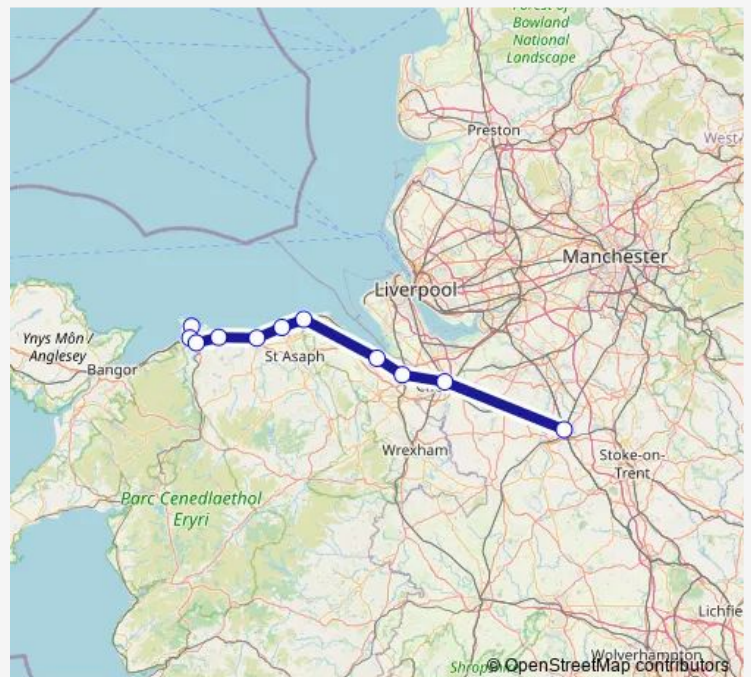

Rail Aw:Lld->Cre AW train service from LLD to Cre

[Go to website](#)

Direction

Llandudno — Crewe

11 stops

[Open route schedule](#)

Llandudno

Deganwy

Llandudno Junction

Colwyn Bay

Abergele & Pensarn

Rhyl

Prestatyn

Flint

Shotton

Chester

Crewe

Route schedule

Llandudno — Crewe

Monday —

Tuesday —

Wednesday —

Thursday —

Friday 21:45

Saturday —

Sunday —

Route info

Direction: Llandudno

Stops: 11

Trip Duration: 1 hour 41 min

■ Aw:Lld->Cre — AW train service from LLD to Cre