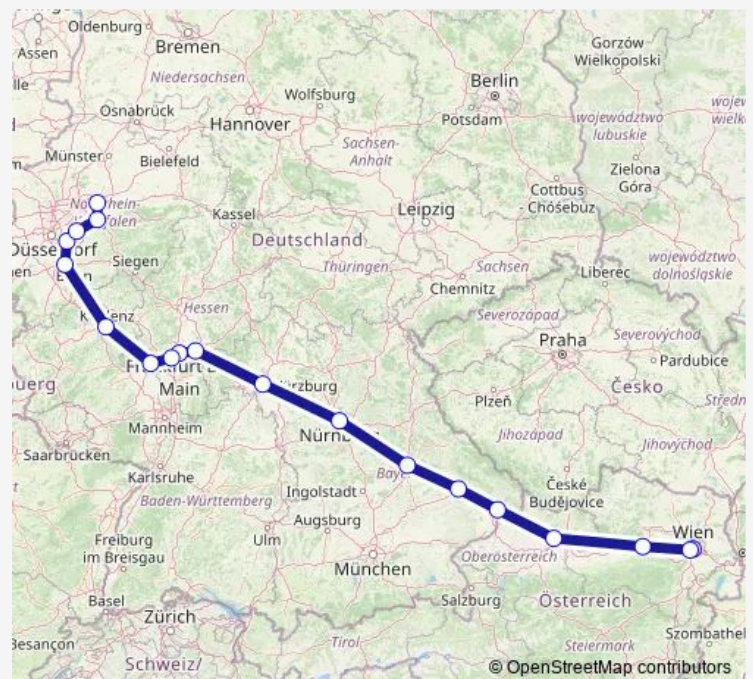

St.Pölten Hbf

Linz Hbf

Passau Hbf

Plattling

Regensburg Hbf

Nürnberg Hbf

Würzburg Hbf

Hanau Hbf

Dortmund Hbf

Route schedule

Wien Hbf — Dortmund Hbf

Monday —

Tuesday —

Wednesday —

Thursday —

Friday —

Saturday 11:15

Sunday 11:15

Route info

Direction: Wien Hbf

Stops: 19

Trip Duration: 10 hour 5 min

ICE 1226

Direction

Wien Hbf — Dortmund Hbf

18 stops

[Open route schedule](#)

Wien Hbf

Wien Meidling

St.Pölten Hbf

Linz Hbf

Passau Hbf