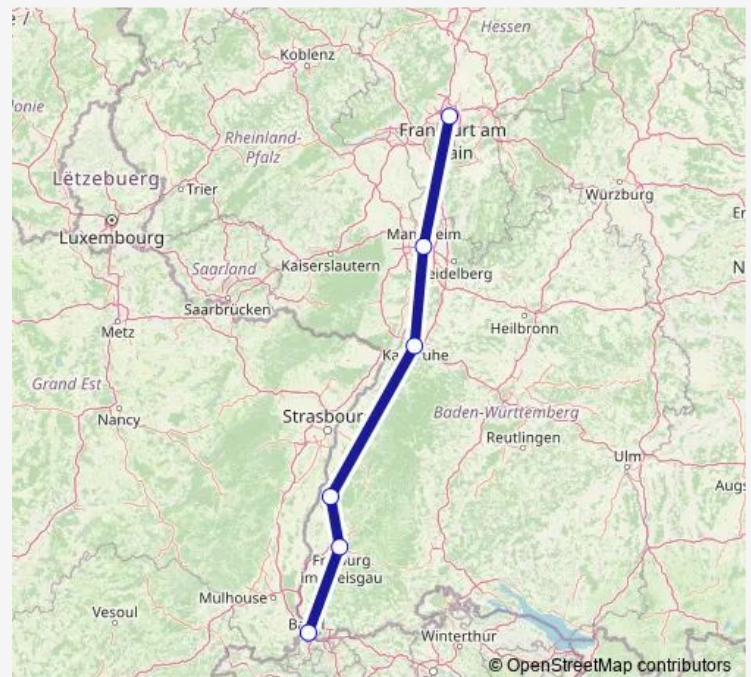

Long Distance Trains 85

[Go to website](#)

Direction

Basel Sbb — Frankfurt (Main) Hauptbahnhof

7 stops

[Open route schedule](#)

Basel Sbb

Basel Bad Bf

Freiburg Hauptbahnhof

Ringsheim/Europa-Park

Karlsruhe Hauptbahnhof

Mannheim, Hauptbahnhof

Frankfurt (Main) Hauptbahnhof

Route schedule

Basel Sbb — Frankfurt (Main) Hauptbahnhof

Monday 15:38-15:52

Tuesday 15:38-15:52

Wednesday 15:38-15:52

Thursday 15:38-15:52

Friday 15:38-15:52

Saturday 15:38-15:52

Sunday 15:38-15:52

Route info

Direction: Basel Sbb

Stops: 7

Trip Duration: 3 hour 6 min

Direction

Frankfurt (Main) Hauptbahnhof — Basel Sbb

7 stops

[Open route schedule](#)

Frankfurt (Main) Hauptbahnhof

Mannheim, Hauptbahnhof